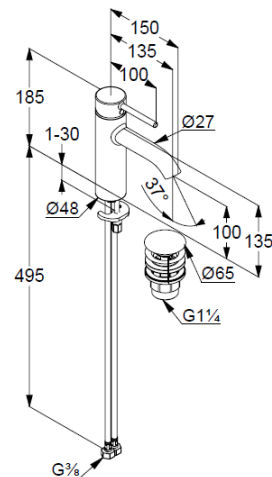

## Technische Daten/ Technical Data

KLUDI BOZZ  
single lever basin mixer 100  
DN 15

Ref.:  
382880576

Finishes:  
05 chrome

Product description  
Manufacturer KLUDI GmbH & Co. KG  
Typ: KLUDI BOZZ  
single lever basin mixer 100  
Ref.: 382880576

basin mixer  
single lever mixer  
1-hole mounted  
solid lever, metal  
aerator, S-Pointer M18,5 PCA  
ceramic cartridge with hot water safety device  
flow rate at 3 bar 5 l/min.  
flexible hoses G $\frac{3}{8}$  DVGW approved  
rapid installation set  
push open waste G1 $\frac{1}{4}$   
for washbasin with overflow

### Produktabbildung/ Product picture

### Maßzeichnung/ Dimensional drawing