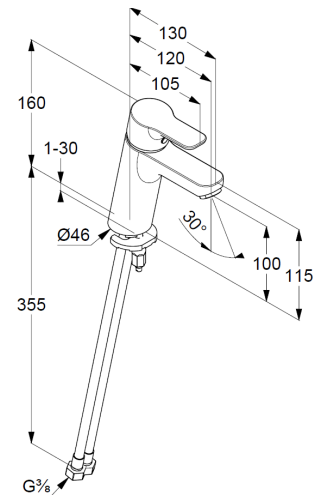

Technische Daten/ Technical Data

KLUDI PURE&EASY
single lever basin mixer 100
DN 15

Ref.:
372920565

Finishes:
05 chrome

Product description
Manufacturer KLUDI GmbH & Co. KG
Typ: KLUDI PURE&EASY
single lever basin mixer 100
Ref.: 372920565

basin mixer
single lever mixer
1-hole mounted
solid handle, metal
aerator M24 PCA
ceramic cartridge with hot water safety device
flow rate at 3 bar 5 l/min.
flexible hoses G $\frac{3}{8}$ DVGW approved
rapid installation set

Produktabbildung/ Product picture

Maßzeichnung/ Dimensional drawing

Durchfluss/ Flow rate