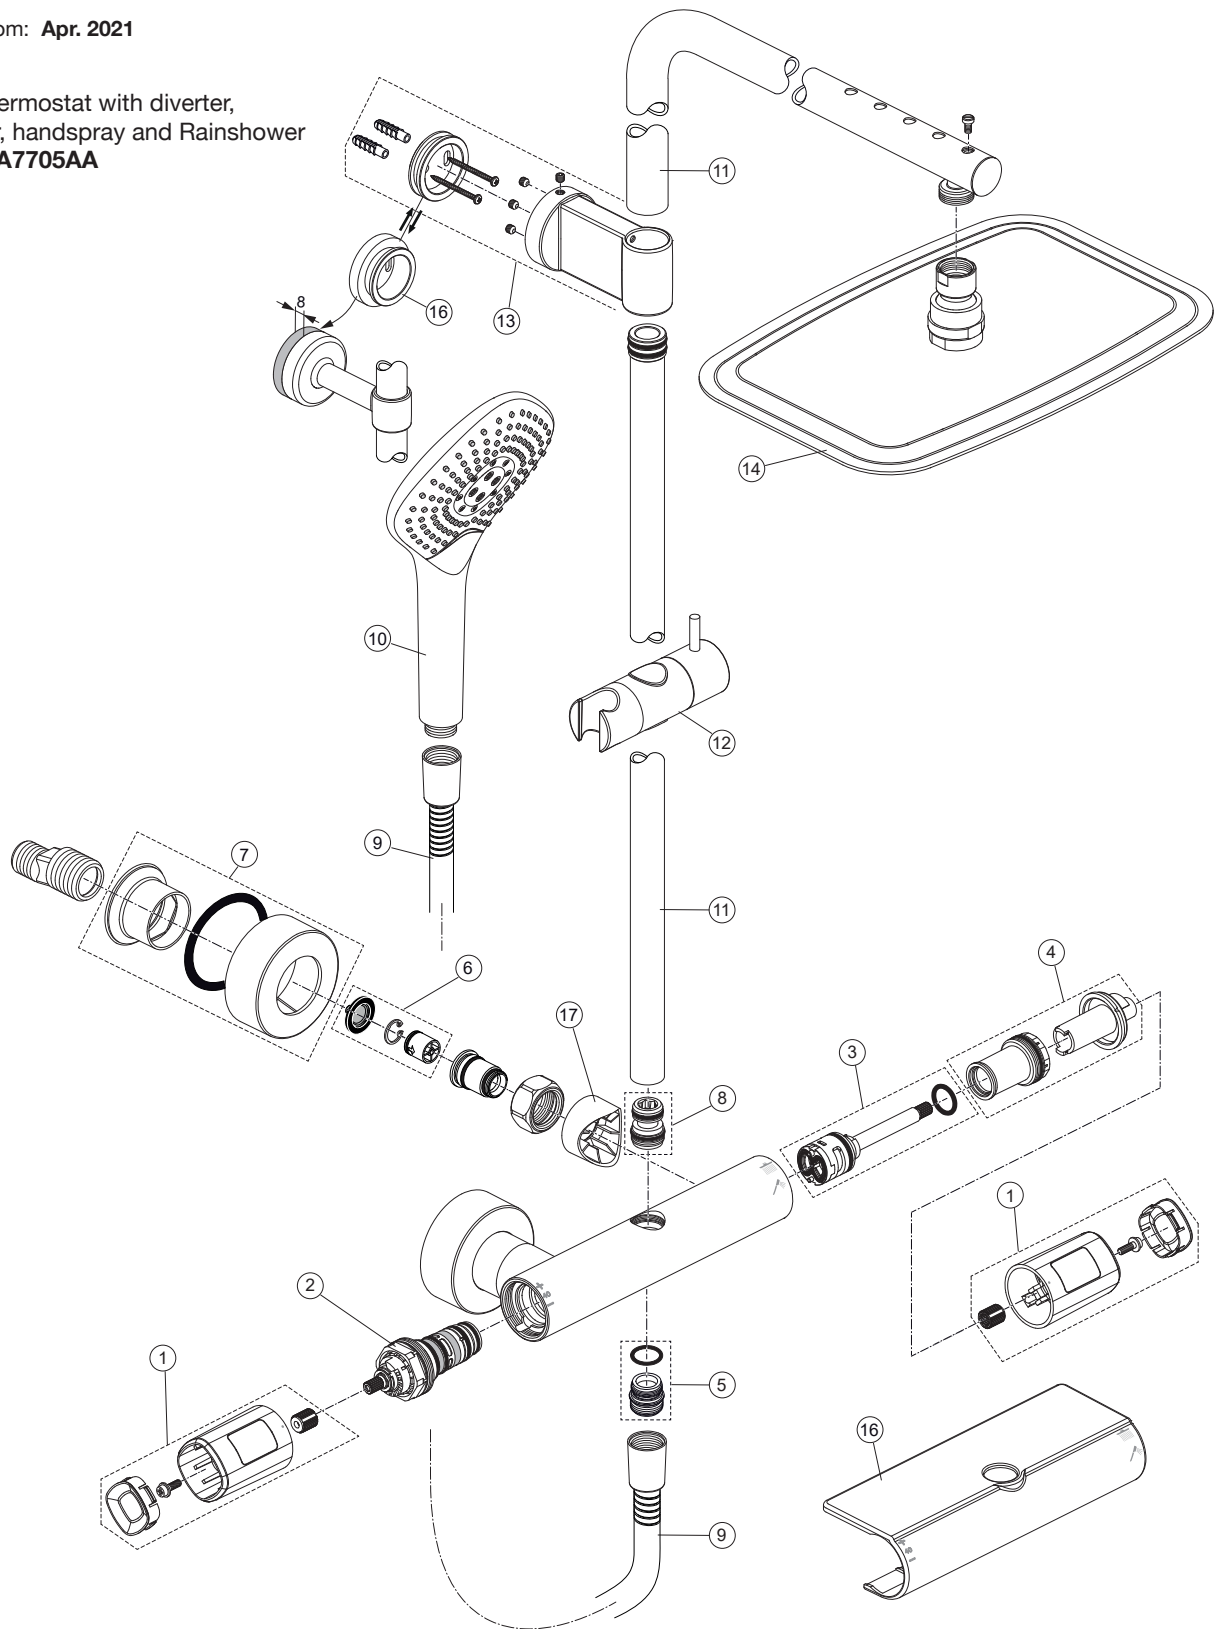

Produced from: **Apr. 2021**

Shower Thermostat with diverter,
shower bar, handspray and Rainshower
chrome **A7705AA**

Pos.	Description	Part-Number	Qty.	Pos.	Description	Part-Number	Qty.
1	Handle cpl.	A 861 386 AA	1 Set	11	Telescope Shower bar	A 861 541 AA	1 pcs
2	Thermostatic Cartridge cpl.	A 861 371 NU	1 pcs	12	Slider & holder f. handshr.	B 961 024 AA	1 Set
3	Stop valve with diverter	A 861 375 NU	1 Set	13	Wall fixation complete	A 861 539 AA	1 pcs
4	Thread ring + stopring cpl.	A 861 376 NU	1 Set	14	Headshower 200 x 300 mm	B 0390 MY	1 pcs
5	Nipple G1/2 outside cpl.	A 861 374 NU	1 Set	15	Warp over shelf	A 861 383 AA	1 pcs
6	Non-return valve	A 861 372 NU	1 Set	16	Fixing plate extension 8mm	A 861 508 AA	1 pcs
7	Escutcheon cpl.	B 961 016 AA	2 Set	17	Escutcheon Ø37	A 861 815 AA	2 pcs
8	Connection nipple cpl.	A 861 385 NU	1 Set				
9	Shower hose 1750 mm	BE 175 AA	1 pcs				
10	Handspray 3Func. Ø135	B 1760 AA	1 pcs				