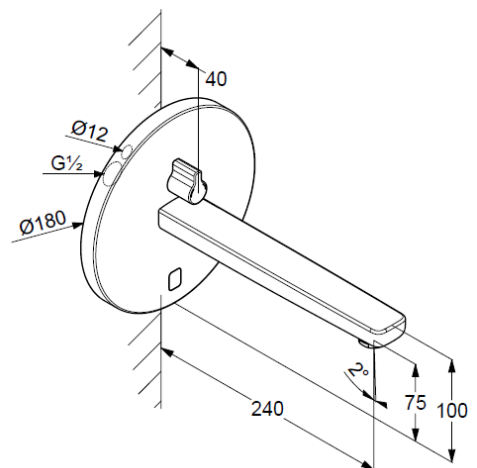

## Technische Daten/ Technical Data

KLUDI ZENTA SL  
electronic controlled basin mixer  
trim set  
240 mm

Ref.: 3840105WR

Finishes:  
05 chrome

Product description  
Manufacturer KLUDI GmbH & Co. KG  
Typ: KLUDI ZENTA SL  
electronic controlled basin mixer  
Ref.: 3840105WR

electronic controlled basin mixer  
6V battery or 230V main adapter  
trim set without pre-installation set  
pre installation set KLUDI Art. Nr. 38001 and 38002  
mixing shaft with temperature handle  
optical object registration  
aerator, Spray M24  
flow rate at 3 bar 1,9 l/min.  
activation optoelectronic  
maximum water run-time ca. 2 minutes  
safety class IP65  
hygienic flushing

### Produktabbildung/ Product picture

### Maßzeichnung/ Dimensional drawing