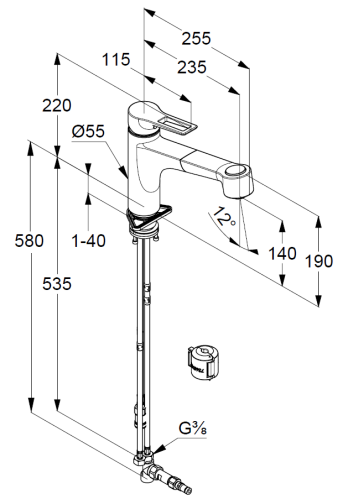

Technische Daten/ Technical Data

KLUDI MIX
kitchen faucet
DN 15

Ref.: 329420562

Finishes:
05 chrome

Product description
Manufacturer KLUDI GmbH & Co. KG
Typ: KLUDI MIX
kitchen faucet
Ref.: 329420562

kitchen faucet
single lever mixer
extractable hand spray
automatic diverter: jet/ aerator
for open hot water heaters
1-hole mounted
open lever, metal
aerator M24
protected against back flow
ceramic cartridge with hot water safety device
flow rate at 3 bar 5 l/min.
swivel spout (110°)
flexible hoses G3/8 DVGW approved
shank-fixing

Produktabbildung/ Product picture

Maßzeichnung/ Dimensional drawing

Durchfluss/ Flow rate