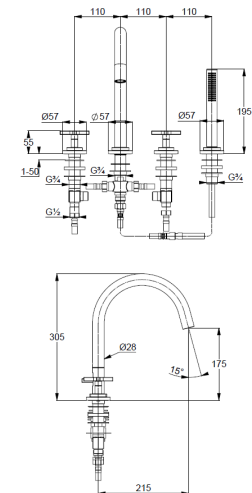

Technische Daten/ Technical Data

KLUDI NOVA FONTE

4-hole bath-and shower mixer

DN 15

Style: Classic

Ref.:

204250520

Finishes:

05 chrome

Product description

Manufacturer KLUDI GmbH & Co. KG

Typ: KLUDI NOVA FONTE

4-hole bath-and shower mixer

Ref.: 204250520

4-hole bath-and shower mixer

2-handle mixer

extractable hand shower

4-hole tiles deck mounted installation

cross handle, metal

aerator, S-Pointer M24

ceramic headparts 90°

flow rate at 3 bar 27 l/min.

hand shower hoses M15 x 1500mm

flexible pressure supply hoses G½ x G½ x 400mm

hand shower 1 S

1 spray pattern

Volumen

with cleaning system

sieve seal

Produktabbildung/ Product picture

Maßzeichnung/ Dimensional drawing

Durchfluss/ Flow rate