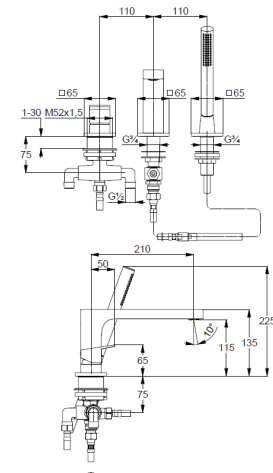

3-hole mounted

solid lever, metal

aerator M24

protected against back flow

ceramic cartridge with hot water safety device

flow rate bath at 3 bar 23 l/min.

flow rate shower at 3 bar 13 l/min.

fixed spout

shank-fixing

without flexible high pressure supply tubes Ref.: 7544605-00

extractable hoses M15 x 1500mm

hand shower 1 S

1 spray pattern

volume

with cleaning system

sieve seal

## Produktabbildung/ Product picture

## Maßzeichnung/ Dimensional drawing