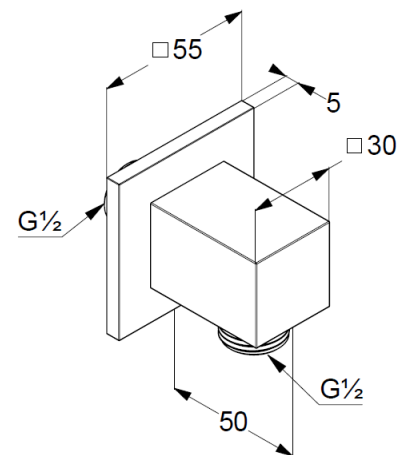

Technische Daten/ Technical Data

KLUDI-A-QA

wall supply

DN 15

Ref.: 65549N5-00

Finishes:

N5 Stainless Brushed Nickel PVD

Product description

with push-on rosette

Produktabbildung/ Product picture

Maßzeichnung/ Dimensional drawing

Durchfluss/ Flow rate