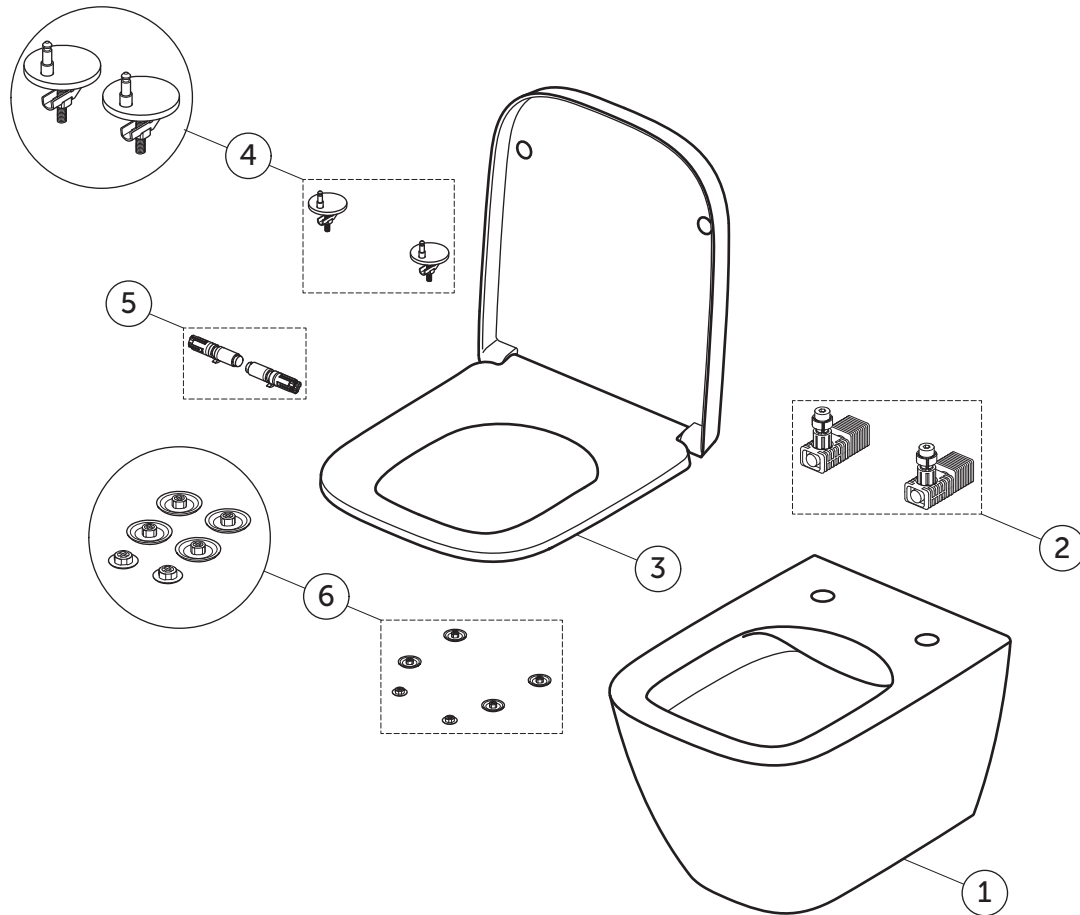

# SPARE PARTS

Wall Hung Bowl  
RimLS+; HF; S&C WO SC

T473801

I.LIFE S

| Item | Description                               | Spare Code |
|------|---|------------|
| 1    | WHG BOWL RimLS+ HF WHT                    |            |
| 2    | SP EASYFIX+ WH BOWL TOP FIXATION FULL SET | TR16667    |
| 3    | SEAT & COVER COMPACT WO SC WHT            | T473701    |
| 4    | TOILET SEAT HINGE PACK BS22               | TV90067    |
| 5    | TOILET SEAT DAMPER 18MM BS ZP3427         | TV90967    |
| 6    | TOILET SEAT BUFFERS 6 PCS BS0713 + S0712  | EW02467    |