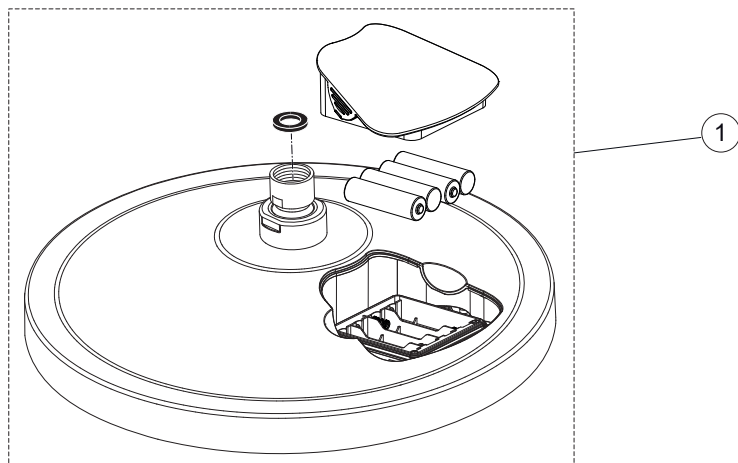

Ideal Standard

IDEALRAIN SOLOS

A 7889 ..

0824 / A 869 081

XX = AA, GN, ...

| Pos. | Part No. |
|------|--------------|
| 1 | A 861 699 XX |
| 2 | A861 733 XX |

Ideal Standard International NV
 Corporate Village - Gent Building
 Da Vincilaan 2
 1935 Zaventem
 Belgium