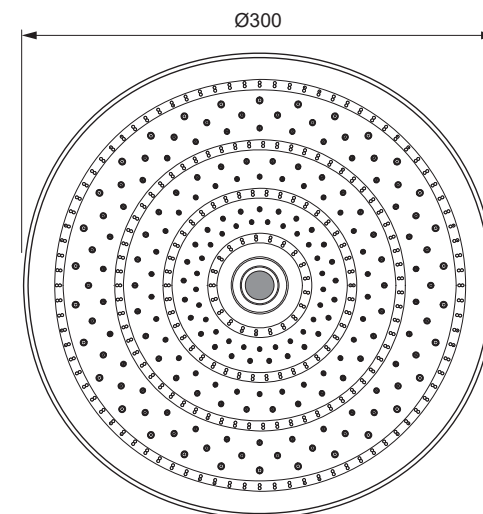

Ideal Standard

IDEALRAIN SOLOS

A 7889 ..

0824 / A 869 081

XX = AA, GN, ...

| Pos. | Part No. |
|------|--------------|
| 1 | A 861 699 XX |
| 2 | A861 733 XX |

Ideal Standard International NV
 Corporate Village - Gent Building
 Da Vincilaan 2
 1935 Zaventem
 Belgium