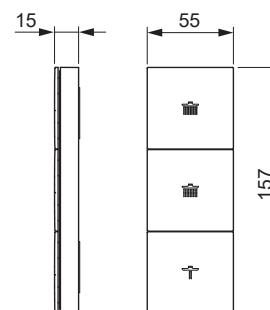

Ideal Standard

IDEALRAIN SOLOS

A 7889 ..

0824 / A 869 081

XX = AA, GN, ...

| Pos. | Part No. |
|------|--------------|
| 1 | A 861 699 XX |
| 2 | A861 733 XX |

Ideal Standard International NV
 Corporate Village - Gent Building
 Da Vincilaan 2
 1935 Zaventem
 Belgium