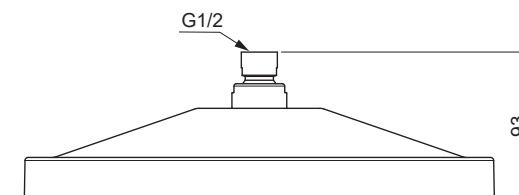

Ideal Standard

IDEALRAIN SOLOS

A 7889 ..

0824 / A 869 081

XX = AA, GN, ...

| Pos. | Part No. |
|------|--------------|
| 1 | A 861 699 XX |
| 2 | A861 733 XX |

Ideal Standard International NV
 Corporate Village - Gent Building
 Da Vincilaan 2
 1935 Zaventem
 Belgium