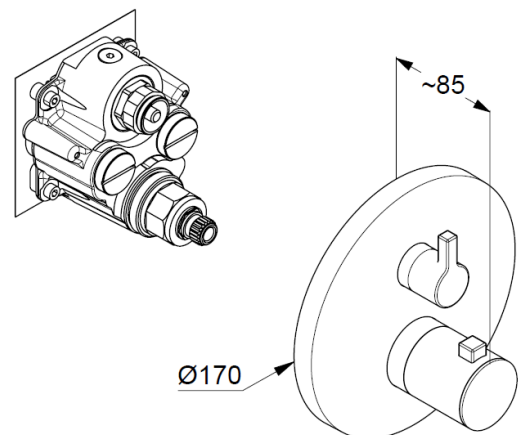

Technische Daten/ Technical Data

KLUDI NOVA FONTE

concealed thermostatic shower mixer
trim set with functional unit
PN 10
Style: Puristic

Ref.:
208350515

Finishes:
05 chrome

Product description

Manufacturer KLUDI GmbH & Co. KG
Typ: KLUDI NOVA FONTE
concealed thermostatic shower mixer
trim set with functional unit
Ref.: 208350515

concealed thermostatic shower mixer
trim set without pre-installation set
pre installation set KLUDI FLEXX.BOX Ref.: 88011
vertical wall mounted
trim set with functional unit
with ceramic shut-off valve
temperature handle with hot water safety at 40°C
flow rate at 3 bar 20 l/min.
with integrated back flow preventer

Produktabbildung/ Product picture

Maßzeichnung/ Dimensional drawing

Durchfluss/ Flow rate