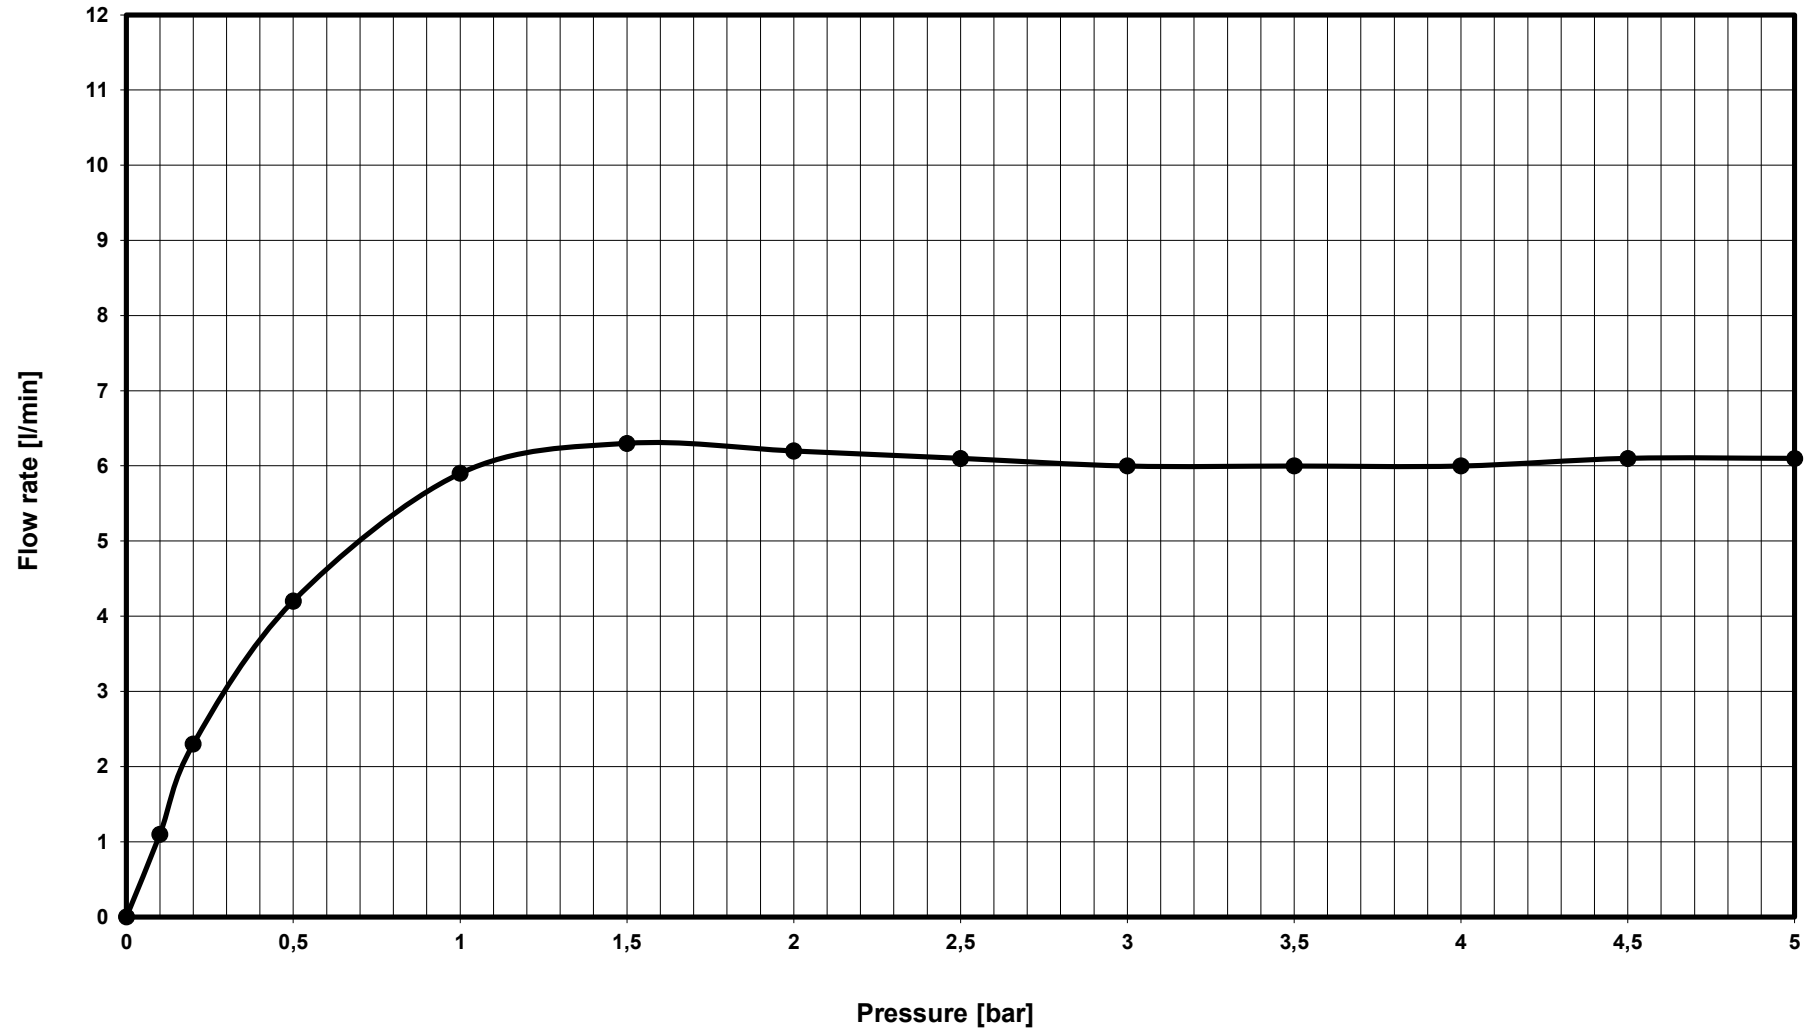

Ideal Standard

CERALOOK BC175AA_BC177AA_Kitchen_ND

—●— Mixed water - series