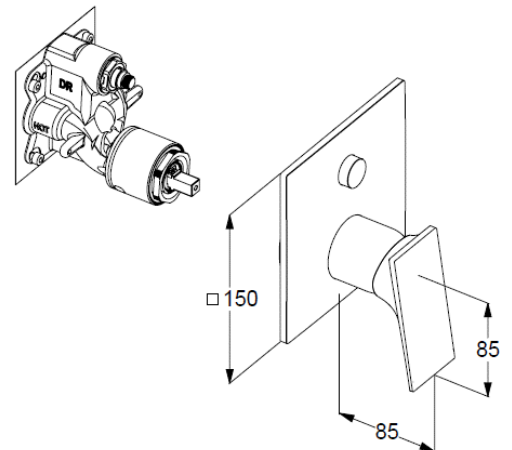

Maßzeichnung/ Dimensional drawing