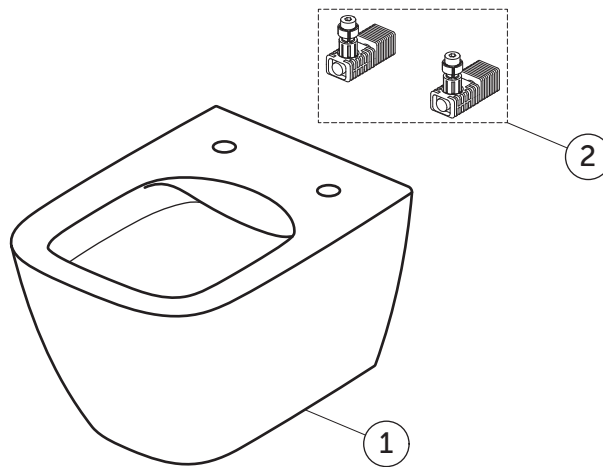

SPARE PARTS

Wall Hung Bowl
RimLS+; HF

T459201

I.LIFE S

Item	Description	Spare Code
1	WHG BOWL RimLS+ HF WHT	
2	SP EASYFIX+ WH BOWL TOP FIXATION FULL SET	TR16667

Ideal Standard International NV
Corporate Village – Gent Building
Da Vincilaan 2
B1935 – Zaventem
Belgium