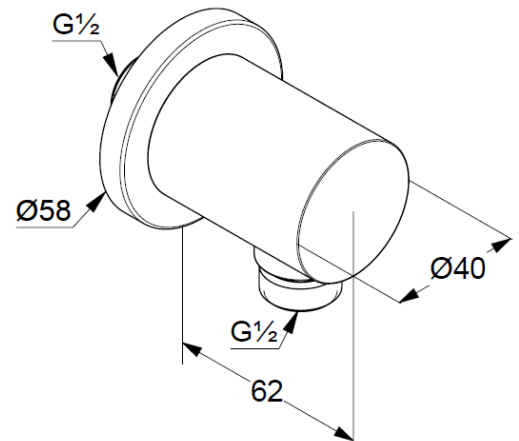

Product description

Manufacturer KLUDI GmbH & Co. KG

Typ: KLUDI NOVA FONTE

wall supply

Ref.: 2054303-15

wall supply

connection G1/2

protected against back flow

for rigid wall mounting

Produktabbildung/ Product picture

Maßzeichnung/ Dimensional drawing

Durchfluss/ Flow rate