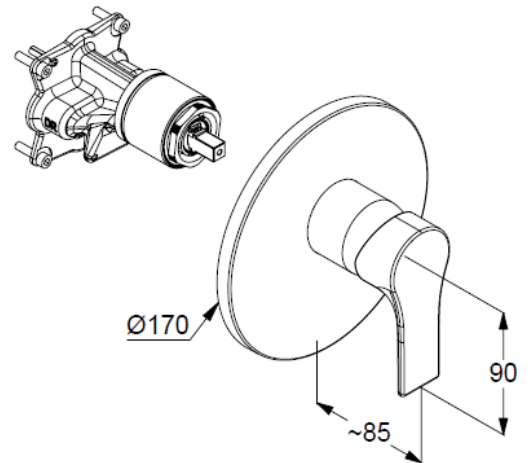

Technische Daten/ Technical Data

KLUDI Zenta
concealed single lever shower mixer

Ref.:
486550565

Finishes:
05 chrome

Product description
Manufacturer KLUDI GmbH & Co. KG
Typ: KLUDI Zenta
concealed single lever shower mixer
Ref.: 486550565

concealed shower mixer
single lever mixer
trim set without pre-installation set
pre installation set KLUDI FLEXX.BOXX Art. Nr. 88011
trim set with functional unit
wall mounted
solid lever, metal
ceramic cartridge with hot water safety device
flow rate at 3 bar 25 l/min.

Produktabbildung/ Product picture

Maßzeichnung/ Dimensional drawing

Durchfluss/ Flow rate