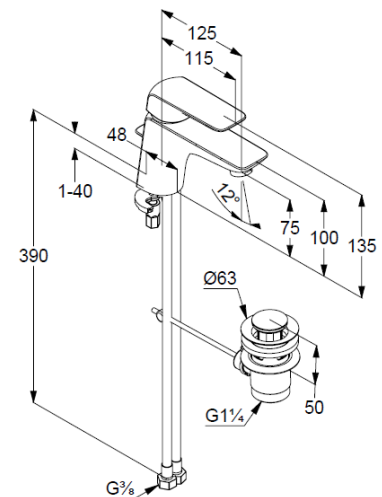

Technische Daten/ Technical Data

KLUDI AMEO
single lever basin mixer
DN 15

Ref.:
410290575

Finishes:
05 chrome

Product description
Manufacturer KLUDI GmbH & Co. KG
Typ: KLUDI AMEO
single lever basin mixer
Ref.: 410290575

basin mixer
single lever mixer
1-hole mounted
solid lever, metal
aerator, S-Pointer M24 PCA
ceramic cartridge with hot water safety device
flow rate at 3 bar 5 l/min.
flexible hoses G $\frac{3}{8}$ DVGW approved
rapid installation set
pop up waste G1 $\frac{1}{4}$ metal

Produktabbildung/ Product picture

Maßzeichnung/ Dimensional drawing

Durchfluss/ Flow rate