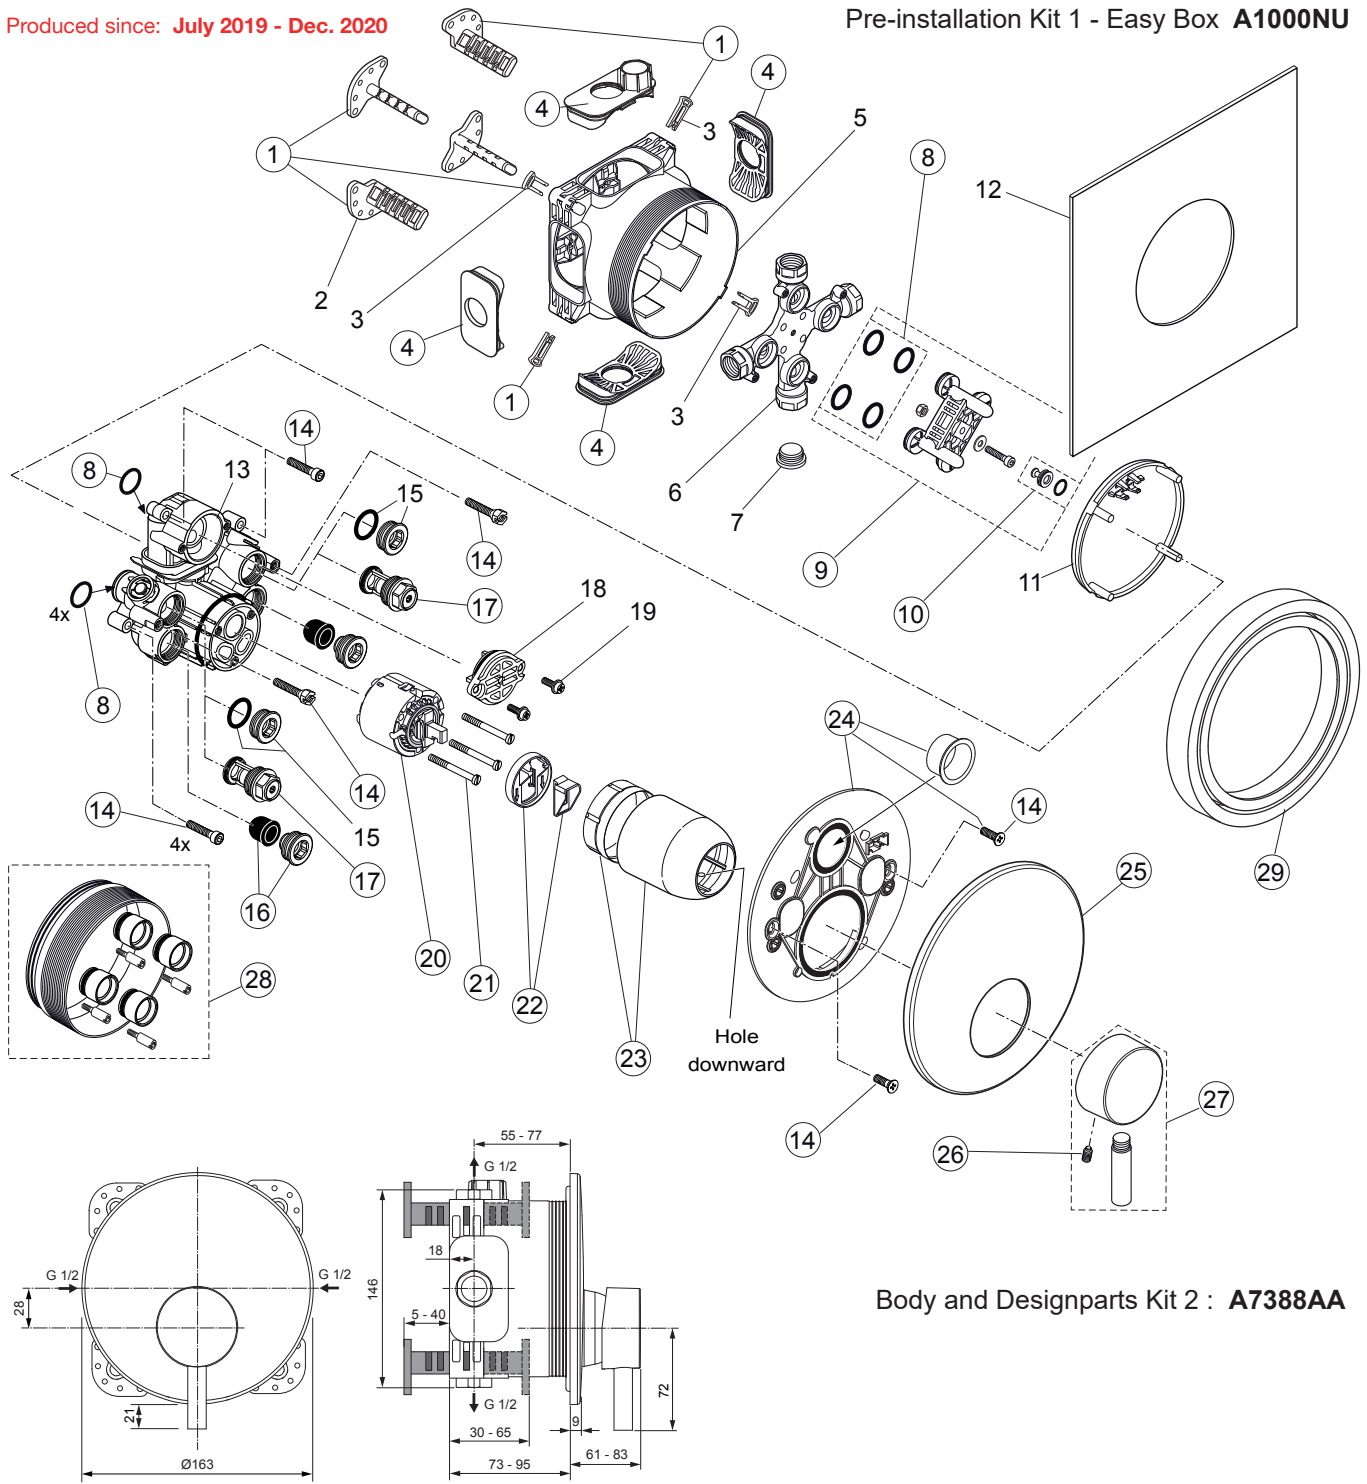

*\*Universal set (not all parts needed)*

Produced since: July 2019 - Dec. 2020

Pre-installation Kit 1 - Easy Box **A1000NU**

Body and Designparts Kit 2 : **A7388AA**

Pos.	Description	Part-Number	Qty.	Pos.	Description	Part-Number	Qty.
1	Install. depth adjust. + pos.3	<b>A 963 131 NU</b>	1 Set	17	Stop valve	<b>A 960 706 NU</b>	2 pcs
2	Depth adjustment device			18	Front cover with o-ring		
3	Adjustment lock ( contained in pos. 1 )			19	Screw M4x12		
4	Side sealing	<b>A 963 132 NU</b>	1 Set	20	Cartridge with pos.22	<b>A 960 500 NU</b>	1 Set
5	Built-in box			21	Cylindrical screw M4x41,7	<b>A 963 335 NU</b>	3 pcs
6	Multi-way body			22	ECO-kit	<b>A 860 700 NU</b>	1 Set
7	Plug G1/2			23	Cover + clamping + o-ring	<b>A 960 893 AA</b>	1 Set
8	O-ring Ø 17 x 2,5	<b>A 963 143 NU</b>	1 Set	24	Escutcheon holder cpl.	<b>A 860 897 NU</b>	1 Set
9	Flushing device cpl.	<b>A 963 146 NU</b>	1 Set	25	Escutcheon Sh.	<b>A 860 946 AA</b>	1 pcs
10	Plug with o-ring Ø 12x1,5	<b>A 963 147 NU</b>	1 Set	26	Thread pin M5x10 DIN915	<b>A 963 309 NU</b>	1 pcs
11	Cover for built-in box			27	Lever cpl. w. Logo ISI	<b>A 962 397 AA</b>	1 Set
12	Sealing fleece			28	Extension kit 20mm	<b>A 960 704 NU</b>	1 Set
13	Body Single lever			29	Extension kit 40mm	<b>A 962 476 NU</b>	1 Set
14	Screw set complete	<b>A 960 890 NU*</b>	1 Set		Distanzframe 20mm	<b>A 6677 AA</b>	1 Set
15	Plug with o-ring						
16	Low noise insert	<b>A 960 891 NU</b>	1 pcs				