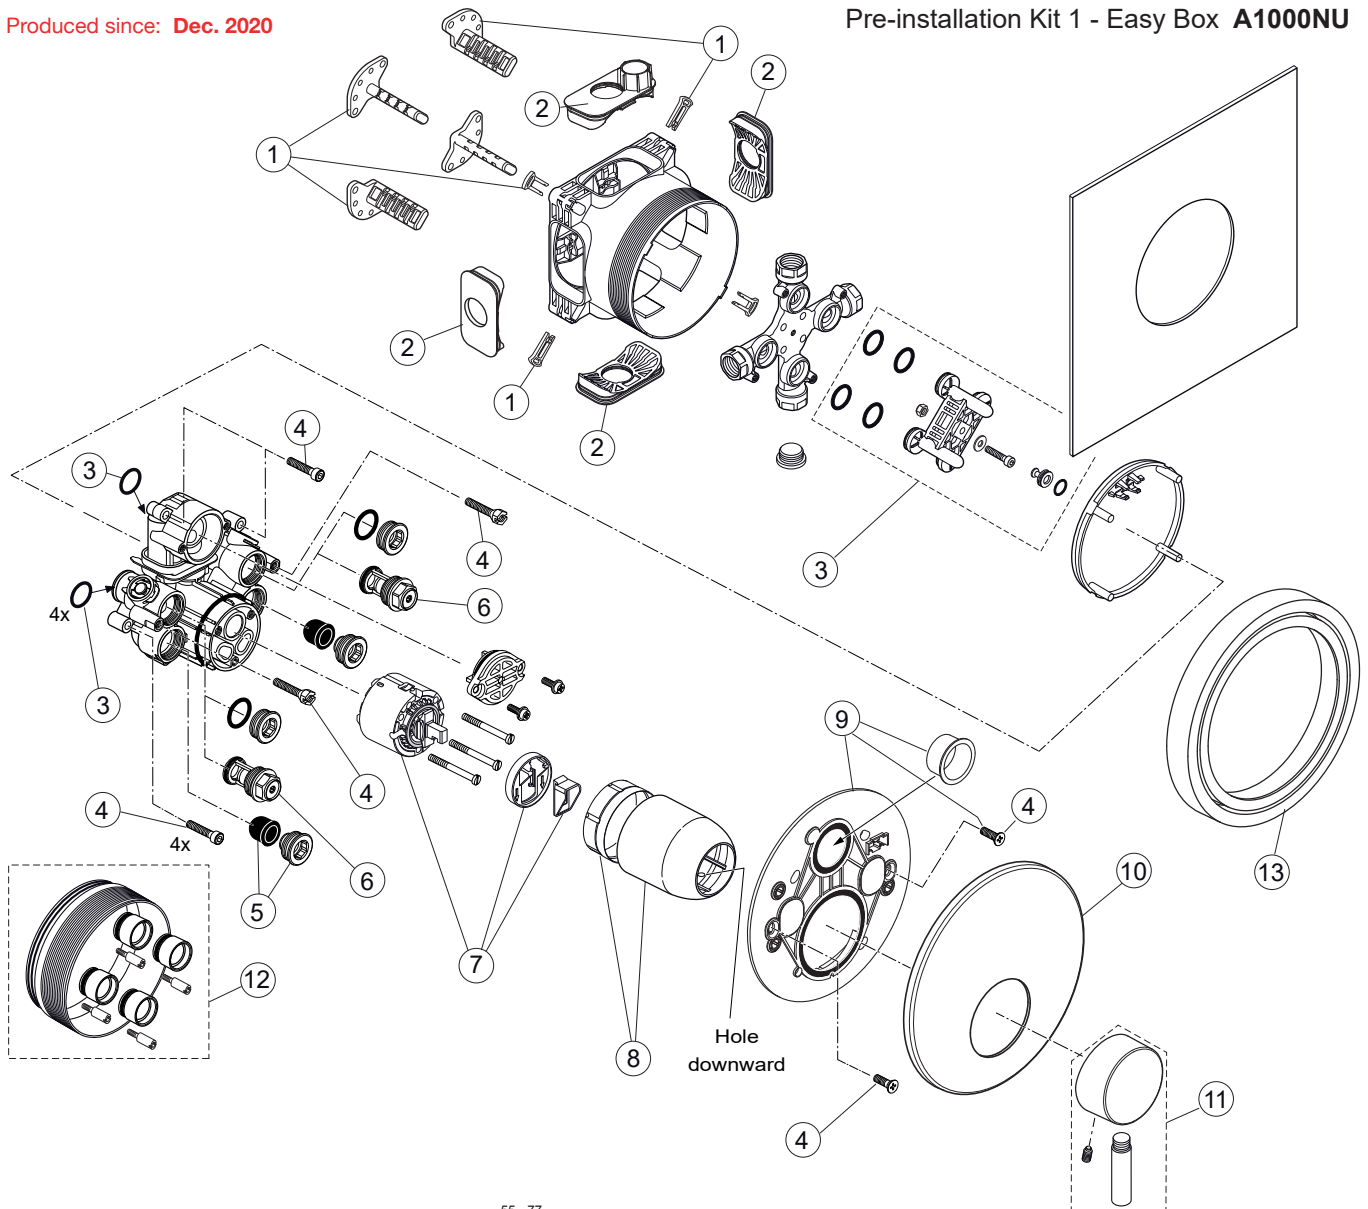

Produced since: **Dec. 2020**

Pre-installation Kit 1 - Easy Box **A1000NU**

Body and Designparts Kit 2 : **A7388AA**

Pos.	Description	Part-Number	Qty.	Pos.	Description	Part-Number	Qty.
1	Install. depth adjust.	A 963 131 NU	1 Set	11	Lever cpl. w. Logo ISI	A 962 397 AA	1 Set
2	Side sealing	A 963 132 NU	1 Set	12	Extension kit 20mm	A 960 704 NU	1 Set
3	Flushing device cpl.	A 963 146 NU	1 Set		Extension kit 40mm	A 962 476 NU	1 Set
4	Screw set complete	A 960 890 NU*	1 Set	13	Distanzframe 20mm	A 6677 AA	1 Set
5	Low noise insert	A 960 891 NU	1 pcs				
6	Stop valve	A 960 706 NU	2 pcs				
7	Cartridge with ECO-kit	A 960 500 NU	1 Set				
8	Cover + clamping + o-ring	A 960 893 AA	1 Set				
9	Escutcheon holder cpl.	A 860 897 NU	1 Set				
10	Escutcheon Sh.	A 860 946 AA	1 pcs				

*Universal set (not all parts needed)