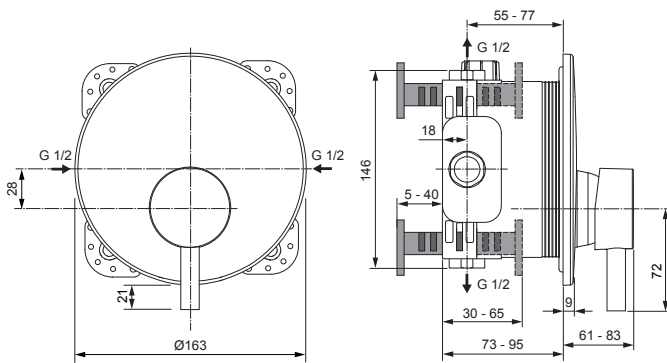

Produced since: **Dec. 2020**

Pre-installation Kit 1 - Easy Box **A1000NU**

Body and Designparts Kit 2 : **A7388AA**

Pos.	Description	Part-Number	Qty.	Pos.	Description	Part-Number	Qty.
1	Install. depth adjust.	A 963 131 NU	1 Set	11	Lever cpl. w. Logo ISI	A 962 397 AA	1 Set
2	Side sealing	A 963 132 NU	1 Set	12	Extension kit 20mm	A 960 704 NU	1 Set
3	Flushing device cpl.	A 963 146 NU	1 Set		Extension kit 40mm	A 962 476 NU	1 Set
4	Screw set complete	A 960 890 NU*	1 Set	13	Distanzframe 20mm	A 6677 AA	1 Set
5	Low noise insert	A 960 891 NU	1 pcs				
6	Stop valve	A 960 706 NU	2 pcs				
7	Cartridge with ECO-kit	A 960 500 NU	1 Set				
8	Cover + clamping + o-ring	A 960 893 AA	1 Set				
9	Escutcheon holder cpl.	A 860 897 NU	1 Set				
10	Escutcheon Sh.	A 860 946 AA	1 pcs				

*Universal set (not all parts needed)