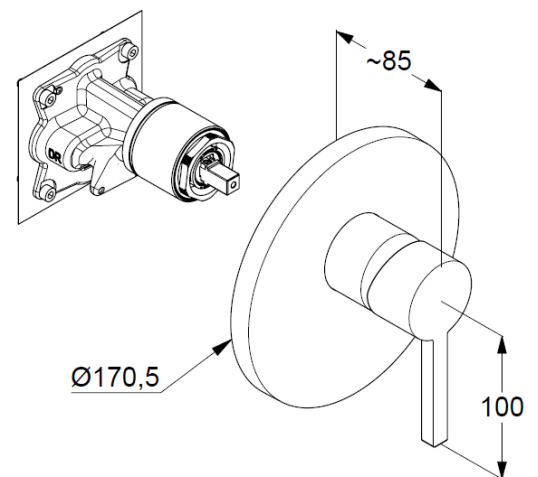

### KLUDI NOVA FONTE

Concealed single lever shower mixer  
PN 10  
Style: Puristic

Article- Nr.:  
206550515

Surface:  
05 chrome

manufacturer KLUDI GmbH & Co. KG  
Typ: KLUDI NOVA FONTE  
Concealed single lever shower mixer,  
PN 10  
Art. Nr. 206550515

concealed shower mixer  
single lever mixer  
trim set without pre-installation set  
pre installation set KLUDI FLEXX.BOXX Art. Nr. 88011  
trim set with functional unit  
wall mounted  
solid lever, metal  
ceramic cartridge with hotwater safety device  
flow rate at 3 bar 25 l/ min.

Product Picture

Dimensional drawing

Flow rate diagram