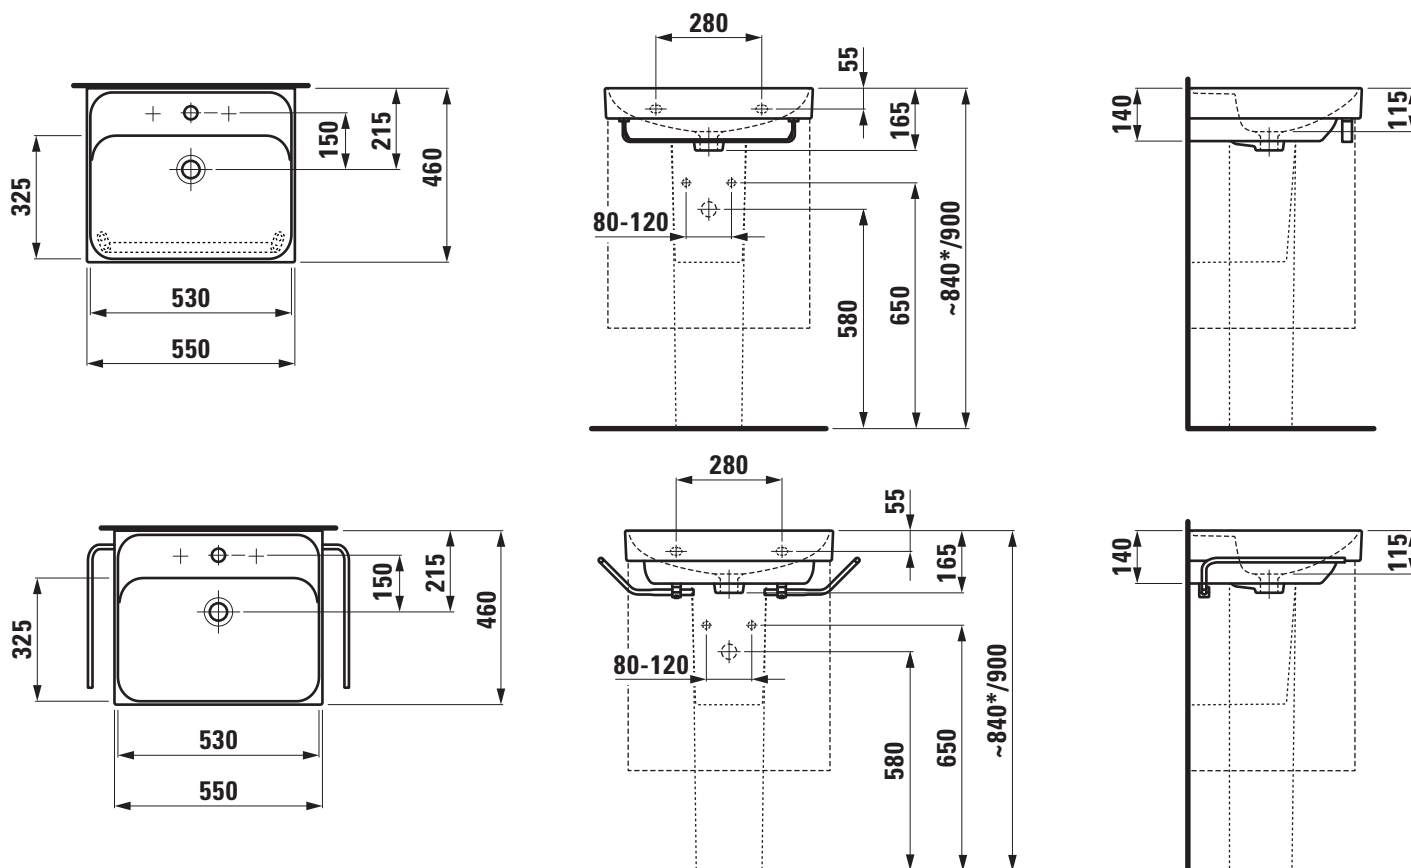

TECHNICAL DATA

Order no.	81011.2
Certified to	EN 31
Dimensions	550 x 460 mm
Inside dimensions of the basin	530 x 325 mm
Basin capacity	5.5 litre (up to bottom line of the overflow)
Specification	Charge 104 – 1 centre tap hole
Special specification	Charge 109 – without tap holes Charge 111 – 1 tap hole, without overflow Charge 112 – without tap hole, without overflow Charge 136 – 3 tap holes, distance 8 inches
Weight	14,3 kg
Accessories excl.	Siphon cover, order no. 81995.1, 81996.3 (3 tap holes not possible) Pedestal, order no. 81995.0, 81996.2

Accessories excl.	Towel rail 475 mm, order no. 38112.2 Towel holder right, order no. 38212.2 Towel holder left, order no. 38212.3
Mounting acc. excl.	Mounting set M10 x 140 mm, order no. 89988.2
Colours	see colour table

SPECIFICATION TEXT

Countertop basin Laufen-MEDA, sanitary ceramic
EN 31
dimensions 550 x 460 mm
1 centre tap hole
Special feature: overflow channel glazed
Further options / accessories: Surface refinement LCC (only white),
without tap holes, 1 tap hole/without overflow, without tap hole/overflow,
3 tap holes distance 8 inches, siphon cover, pedestal, bathtubs,
furniture
Order no. 81011.2

TECHNICAL DRAWINGS / S 1 : 20

* = Effective height must be fixed according to the height of the pedestal.