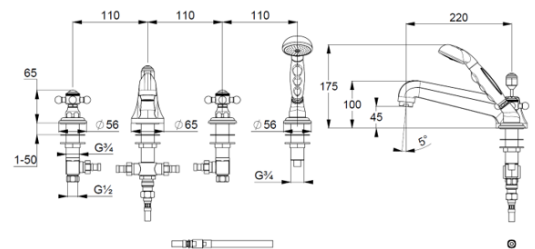

Technische Daten/ Technical Data

KLUDI 1926
4-hole bath/shower mixer
DN 15

Ref.:
515250520

Finishes:
05 chrome

Product description
Manufacturer KLUDI GmbH & Co. KG
Typ: KLUDI 1926
4-hole bath/shower mixer
Ref.: 515250520

4-hole bath/shower mixer
stand assembly
extractable hand shower
with shower holder
automatic diverter: shower/bath
4-hole tiles deck mounted installation
cross handle, metal
aerator M28
protected against back flow
ceramic headparts 180°
flow rate at 3 bar 22 l/min.
fixed spout
shank-fixing
hand shower hoses M15 x 1500mm
without flexible high pressure supply tubes KLUDI Ref.: 7544605-00

hand shower 1 S
1 spray pattern
Volumen
sieve seal
connection G½

Produktabbildung/ Product picture

Maßzeichnung/ Dimensional drawing

Durchfluss/ Flow rate