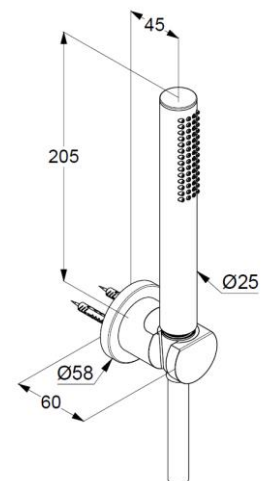

Technische Daten/ Technical Data

KLUDI NOVA FONTE
bath shower set 1 S
DN 15
Style: Puristic

Ref.: 2085005-15

Finishes:
05 chrome

Product description
Manufacturer KLUDI GmbH & Co. KG
Typ: KLUDI NOVA FONTE
bath shower set 1 S
Ref.: 2085005-15

hand shower 1 S
1 spray pattern
with cleaning system
connection G1/2
sieve seal

shower hose
plastic coated
with metal-effect
with conical nuts
anti twist
G1/2 x G1/2 x 1250mm

shower hook
for shower hoses with conical nuts
with fixing material
for rigid wall mounting

Produktabbildung/ Product picture

Maßzeichnung/ Dimensional drawing

Durchfluss/ Flow rate