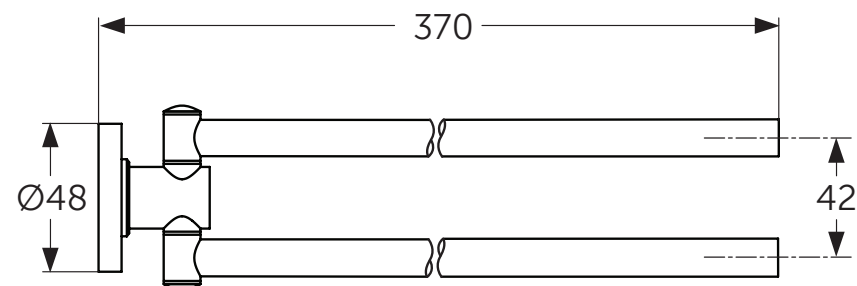

Position
1 = A 963 259 **

Ideal Standard

IOM

A 9131 **

1115 / MTAc A9131

Ideal Standard International NV
Corporate Village - Gent Building
Da Vincilaan 2
1935 Zaventem
Belgium
www.idealstandardinternational.com