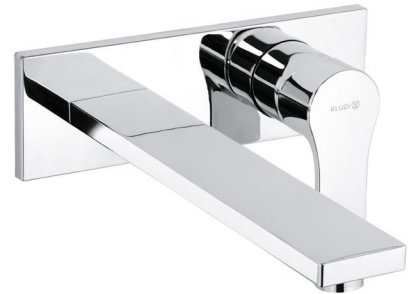

Technische Daten/ Technical Data

KLUDI ZENTA SL
concealed single lever basin mixer
DN 15

Ref.:
482480565

Finishes:
05 chrome

Product description
Manufacturer KLUDI GmbH & Co. KG
Typ: KLUDI ZENTA SL
concealed single lever basin mixer
projection 230mm
Ref.: 482480568

wall mounted basin mixer
concealed 2-hole basin mixer
single lever mixer
trim set without pre-installation set
pre installation set KLUDI Ref.: 38242
in-wall-installation
vertical wall mounted
solid lever, metal
aerator M24 PCA
flow rate at 3 bar 5 l/min.
fixed spout

Produktabbildung/ Product picture