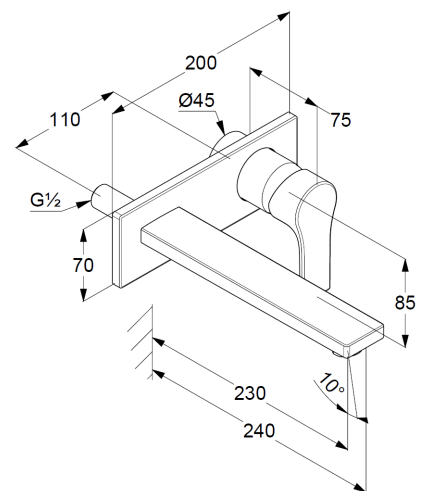

Technische Daten/ Technical Data

KLUDI ZENTA SL
concealed single lever basin mixer
DN 15

Ref.:
482480565

Finishes:
05 chrome

Product description
Manufacturer KLUDI GmbH & Co. KG
Typ: KLUDI ZENTA SL
concealed single lever basin mixer
projection 230mm
Ref.: 482480568

wall mounted basin mixer
concealed 2-hole basin mixer
single lever mixer
trim set without pre-installation set
pre installation set KLUDI Ref.: 38242
in-wall-installation
vertical wall mounted
solid lever, metal
aerator M24 PCA
flow rate at 3 bar 5 l/min.
fixed spout

Produktabbildung/ Product picture

Maßzeichnung/ Dimensional drawing

Durchfluss/ Flow rate