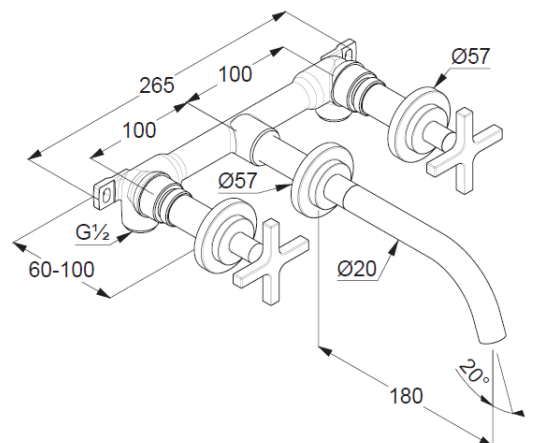

## Technische Daten/ Technical Data

KLUDI NOVA FONTE  
wall mounted basin mixer  
DN 15  
Style: Classic

Ref.:  
201440520

Finishes:  
05 chrome

Product description  
Manufacturer KLUDI GmbH & Co. KG  
Typ: KLUDI NOVA FONTE  
wall mounted basin mixer  
projection 180mm  
Ref.: 201440520

wall mounted basin mixer  
concealed basin mixer  
2-handle mixer  
pre-installation set with trim set  
wall mounted  
3-hole mounted  
cross handle, metal  
aerator M18,5 PCA laminar  
ceramic headparts 90° (right/left)  
flow rate at 3 bar 5,6 l/min.

### Produktabbildung/ Product picture

### Maßzeichnung/ Dimensional drawing