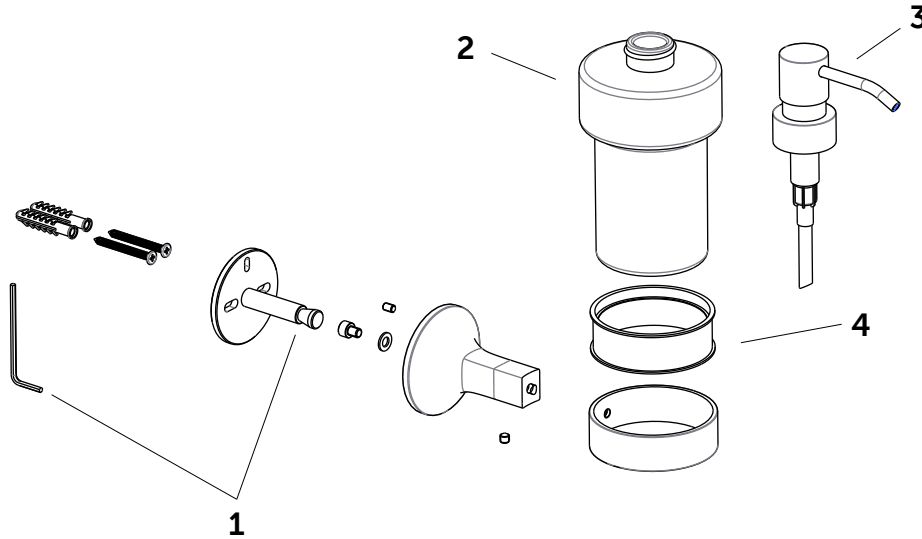

Ideal Standard

LDV

T5510**

Position

- 1=EW17667
- 2=EW179NU
- 3=EW180**
- 4=EW181NU

Ideal Standard International NV
Corporate Village - Gent Building
Da Vincilaan 2
1935 Zaventem
Belgium

1

2