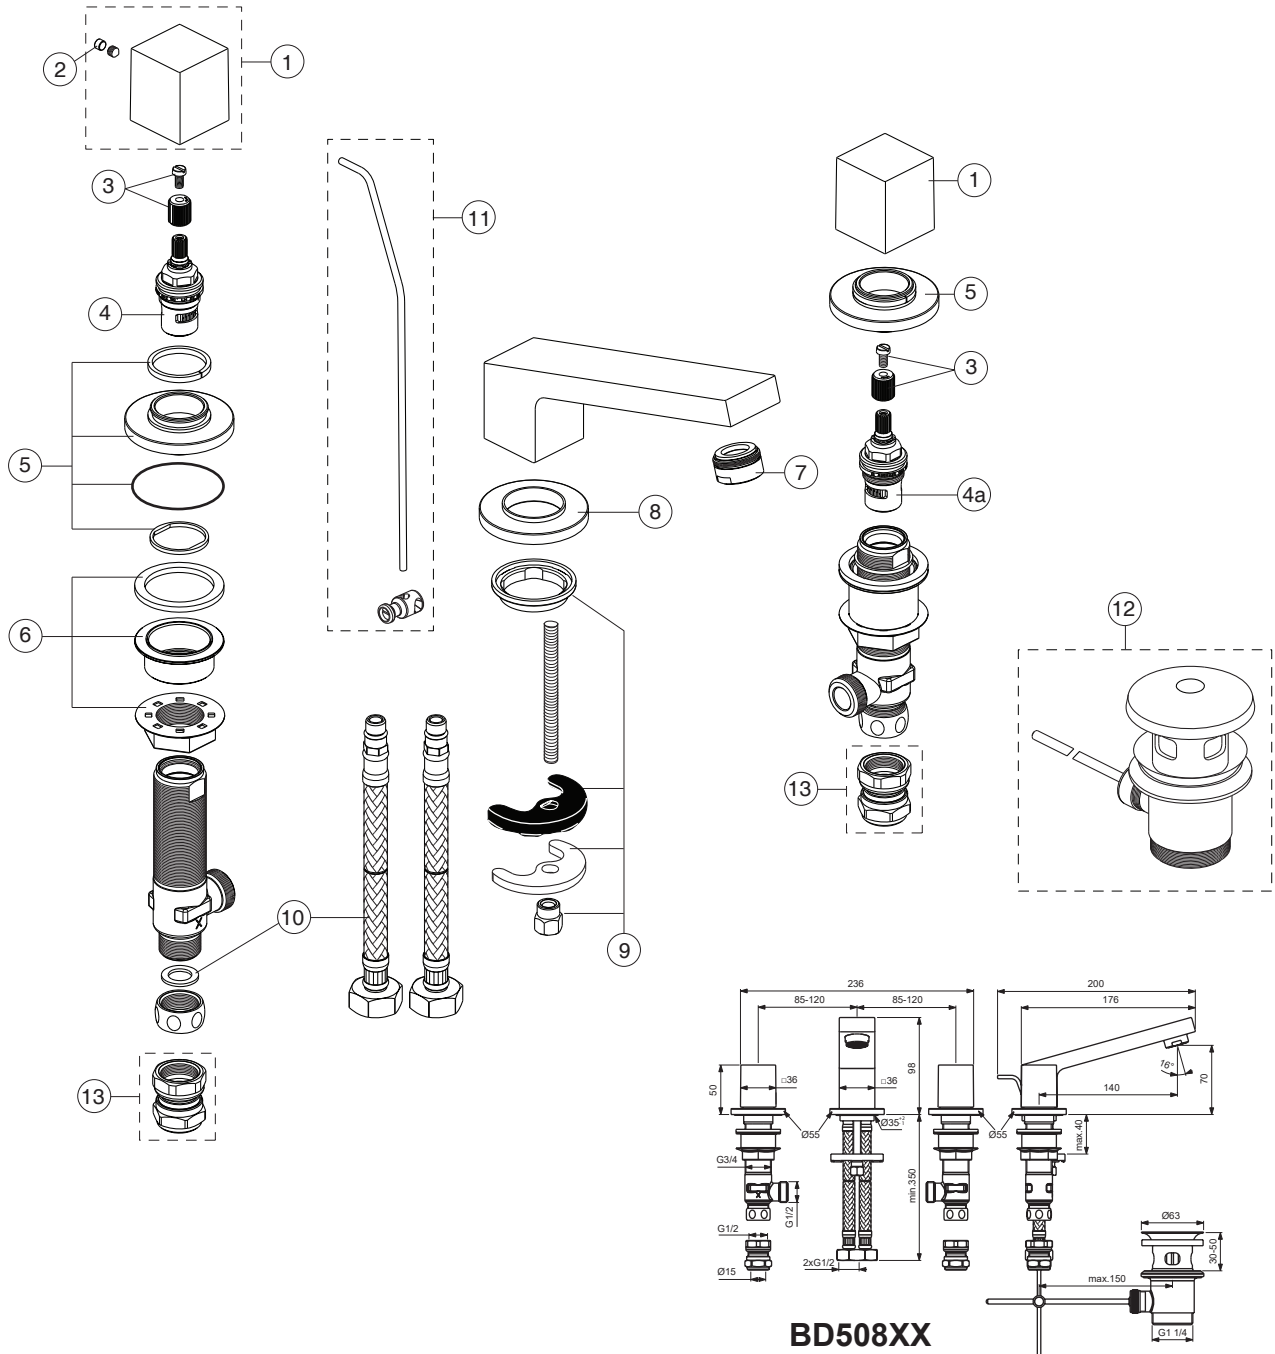

EXTRA

Ideal Standard

BD508XX

For XX=Coverage-Designate:

AA=chrome, GN=silver storm,
A2=brushed gold, A5=magnetic grey

For Instance:

B961869AA for chrome

Pos.	Signify	Spare parts-Nr.	Quantity	Pos.	Signify	Spare parts-Nr.	Quantity
1	Handle, w/o logo	B961869XX	1 Set	13	Coupler G1/2-compl.	A962499NU	1 Set
2	Rubber button	A963751NU	1 Pcs.				
3	Adapter and screw	A861446NU	1 Set				
4	Ceramic valve G1/2-RH	B961660NU	1 Pcs.				
4a	Ceramic valve G1/2-LH	B961659NU	1 Pcs.				
5	Escutcheon	B961873XX	1 Set				
6	Fixation kit	A861507NU	1 Set				
7	Aerator M24x1-5 l/min	F960876XX	1 Pcs.				
8	Rosette decorative	B961870XX	1 Pcs.				
9	Fixation set	A964520NU	1 Set				
10	Fl.hose G1/2, M10x1/L400	A960505NU	1 Pcs.				
11	Pull-up rod-compl.	B960900XX	1 Set				
12	Pop-up waste	A961230AA	1 Set				
		B961800XX	1 Set				