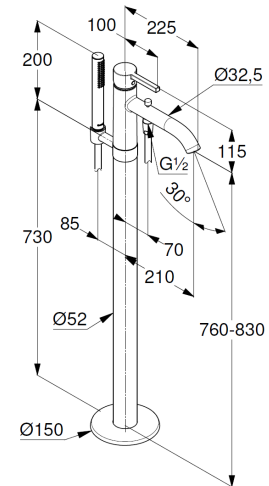

Typ: KLUDI NOVA FONTE

single lever bath-and shower mixer
floor standing for free standing bathtubs
Ref.: 385900515

bath-and shower mixer
single lever mixer
trim set without pre-installation set
for pre-installation set KLUDI FLEXX.BOXX Ref.: 88088
floor standing for free standing bathtubs
with shower holder
automatic diverter: shower/bath
solid lever, metal
aerator, S-Pointer M24
protected against back flow
shower outlet G1/2
ceramic cartridge with hot water safety device
flow rate bath at 3 bar 22 l/min.
flow rate shower at 3 bar 13 l/min.
fixed spout
hand shower and shower hose 1250mm

hand shower 1 S
1 spray pattern
volume
with cleaning system
sieve seal

shower hose
plastic coated
with conical nuts
anti twist
G1/2 x G1/2 x 1250mm

Produktabbildung/ Product picture

Maßzeichnung/ Dimensional drawing