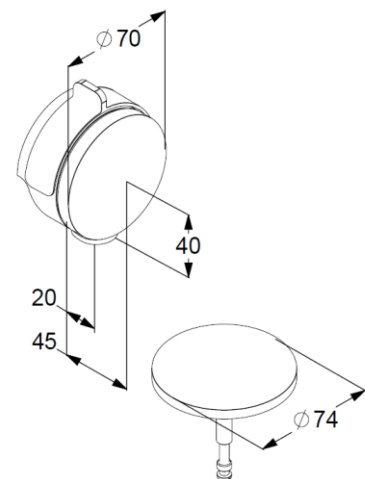

diameter valve cap 74mm

inlet head made of chrome-plated brass

actuating element for eccentric fitting

made of chrome-plated metal

valve plug with shell protection cap

cover plate chrome plated plastic

Produktabbildung/ Product picture

Maßzeichnung/ Dimensional drawing

Durchfluss/ Flow rate