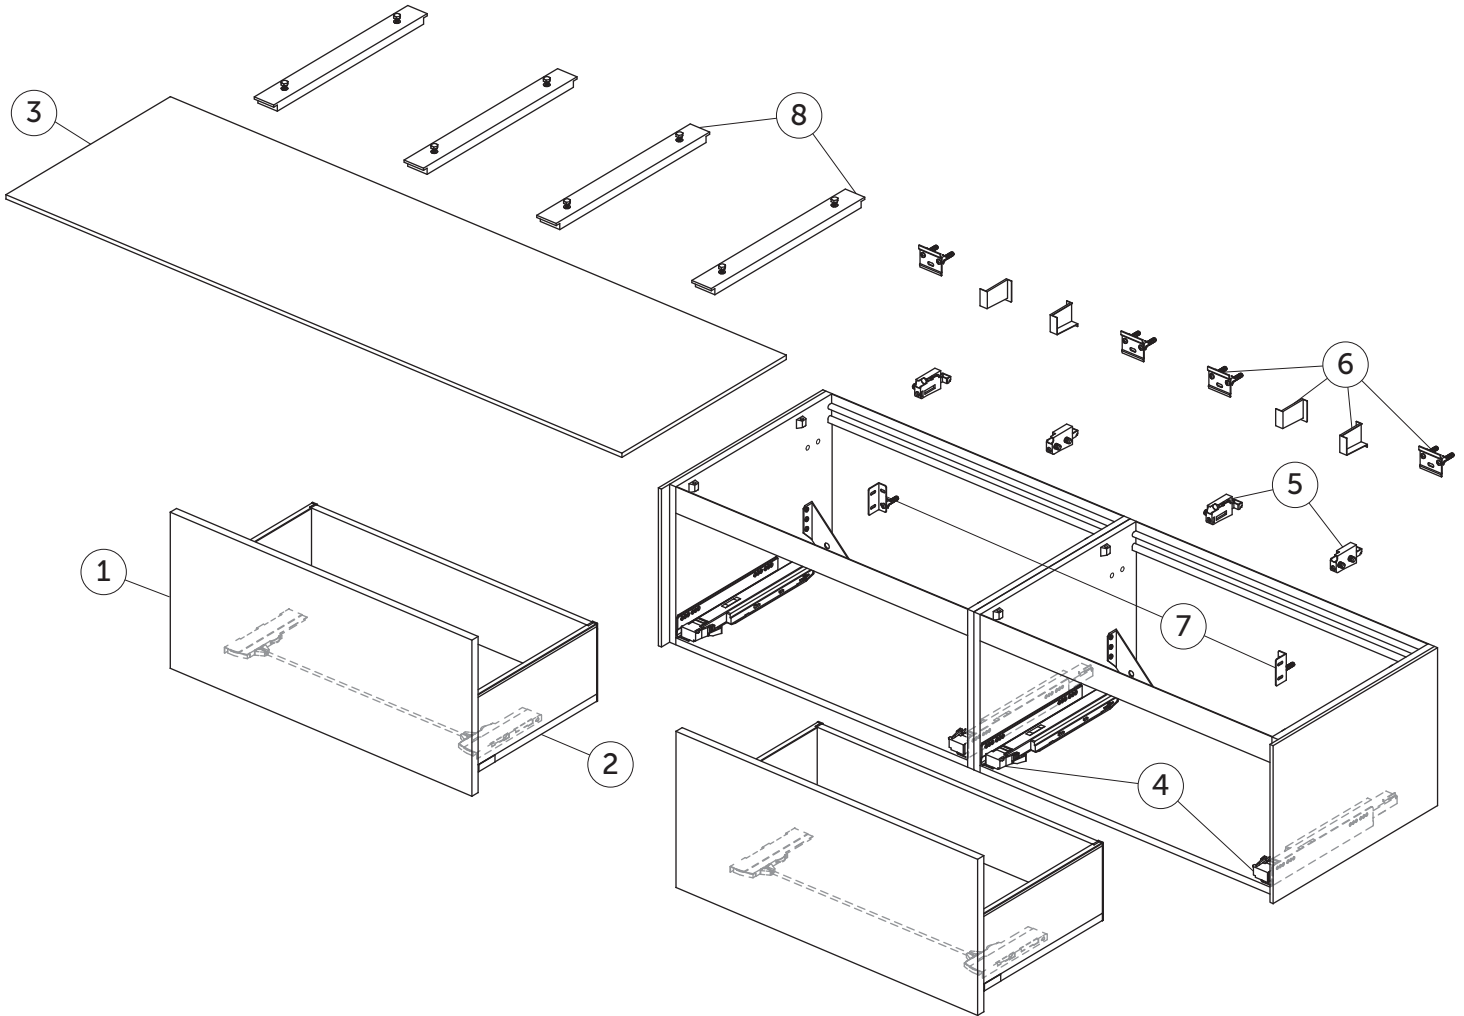

# SPARE PARTS

Basin Unit 1600  
2 drawers

Page 1 of 2

Item	Description	Colour/Finish	Code No.	Quantity
1	Drawer front panel 780 x 356	Y1 - Matt White Y2 - Matt Anthracite Y3 - Matt Sunset Y4 - Smoked Oak Y5 - Dark Walnut Y6 - Light Oak	TV770Y1 TV770Y2 TV770Y3 TV770Y4 TV770Y5 TV770Y6	1
2	Drawer structure box 80 x 50.5	Y2 - Matt Anthracite	TV771Y2	1
3	Worktop 1587 x 505 no cut	Y1 - Matt White Y2 - Matt Anthracite Y3 - Matt Sunset Y4 - Smoked Oak Y5 - Dark Walnut Y6 - Light Oak	TV775Y1 TV775Y2 TV775Y3 TV775Y4 TV775Y5 TV775Y6	1
4	Runners 400 Push KIT		TV76967	pair
5	Hanging brackets KIT 1		RV08267	pair
6	Wall fixation KIT 1 new		TV72667	14
7	Safety KIT (brackets, screws & plugs)		TV38767	12
8	Worktop adjustable support KIT		UV24067	pair

# SPARE PARTS

Basin Unit 1600  
2 drawers

Item	Description	Colour/Finish	Code No.	Quantity
1	Drawer front panel ns 780 x 356	Y1 - Matt White Y2 - Matt Anthracite Y3 - Matt Sunset Y4 - Smoked Oak Y5 - Dark Walnut Y6 - Light Oak	TF068Y1 TF068Y2 TF068Y3 TF068Y4 TF068Y5 TF068Y6	1
2	Drawer front panel ns 780 x 356	Y1 - Matt White Y2 - Matt Anthracite Y3 - Matt Sunset Y4 - Smoked Oak Y5 - Dark Walnut Y6 - Light Oak	TF069Y1 TF069Y2 TF069Y3 TF069Y4 TF069Y5 TF069Y6	1
3	Drawer structure box ns l/r 80 x 50.5	Y2 - Matt Anthracite	TF070Y2	1
4	Worktop ns 1587 x 505 no cut	Y1 - Matt White Y2 - Matt Anthracite Y3 - Matt Sunset Y4 - Smoked Oak Y5 - Dark Walnut Y6 - Light Oak	TF071Y1 TF071Y2 TF071Y3 TF071Y4 TF071Y5 TF071Y6	1
5	Runners 400 Push KIT		TV76967	pair
6	Hanging brackets KIT 1		RV08267	pair
7	Wall fixation KIT 1 new		TV72667	14
8	Safety KIT (brackets, screws & plugs)		TV38767	12
9	Worktop adjustable support KIT		UV24067	pair