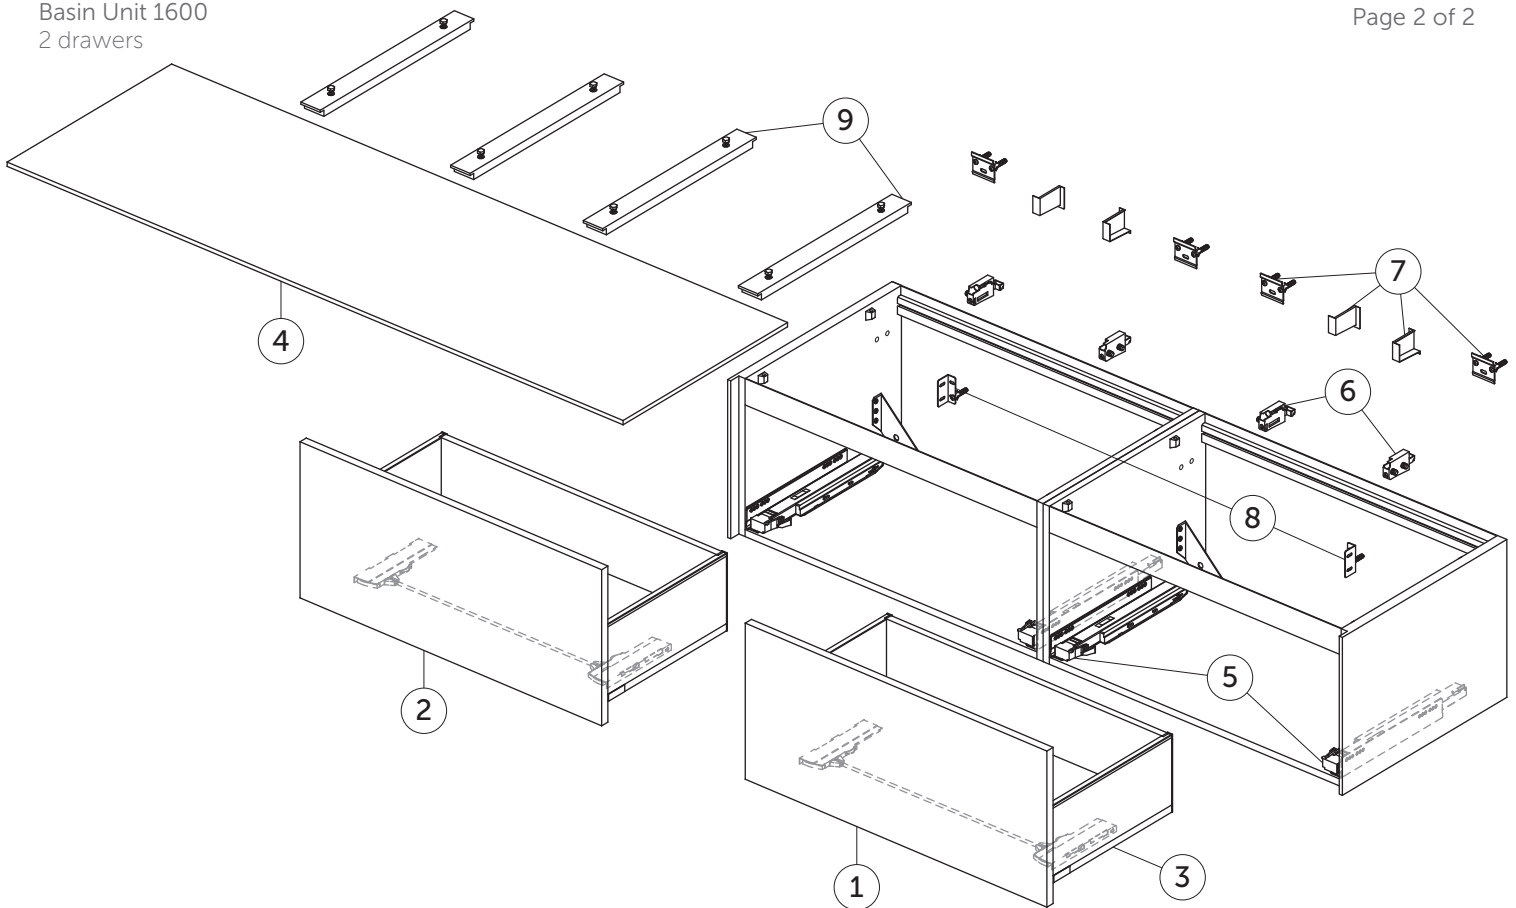

# SPARE PARTS

Basin Unit 1600  
2 drawers

Page 1 of 2

Item	Description	Colour/Finish	Code No.	Quantity
1	Drawer front panel 780 x 356	Y1 - Matt White Y2 - Matt Anthracite Y3 - Matt Sunset Y4 - Smoked Oak Y5 - Dark Walnut Y6 - Light Oak	TV770Y1 TV770Y2 TV770Y3 TV770Y4 TV770Y5 TV770Y6	1
2	Drawer structure box 80 x 50.5	Y2 - Matt Anthracite	TV771Y2	1
3	Worktop 1587 x 505 no cut	Y1 - Matt White Y2 - Matt Anthracite Y3 - Matt Sunset Y4 - Smoked Oak Y5 - Dark Walnut Y6 - Light Oak	TV775Y1 TV775Y2 TV775Y3 TV775Y4 TV775Y5 TV775Y6	1
4	Runners 400 Push KIT		TV76967	pair
5	Hanging brackets KIT 1		RV08267	pair
6	Wall fixation KIT 1 new		TV72667	14
7	Safety KIT (brackets, screws & plugs)		TV38767	12
8	Worktop adjustable support KIT		UV24067	pair

# SPARE PARTS

Basin Unit 1600  
2 drawers

Item	Description	Colour/Finish	Code No.	Quantity
1	Drawer front panel ns 780 x 356	Y1 - Matt White Y2 - Matt Anthracite Y3 - Matt Sunset Y4 - Smoked Oak Y5 - Dark Walnut Y6 - Light Oak	TF068Y1 TF068Y2 TF068Y3 TF068Y4 TF068Y5 TF068Y6	1
2	Drawer front panel ns 780 x 356	Y1 - Matt White Y2 - Matt Anthracite Y3 - Matt Sunset Y4 - Smoked Oak Y5 - Dark Walnut Y6 - Light Oak	TF069Y1 TF069Y2 TF069Y3 TF069Y4 TF069Y5 TF069Y6	1
3	Drawer structure box ns l/r 80 x 50.5	Y2 - Matt Anthracite	TF070Y2	1
4	Worktop ns 1587 x 505 no cut	Y1 - Matt White Y2 - Matt Anthracite Y3 - Matt Sunset Y4 - Smoked Oak Y5 - Dark Walnut Y6 - Light Oak	TF071Y1 TF071Y2 TF071Y3 TF071Y4 TF071Y5 TF071Y6	1
5	Runners 400 Push KIT		TV76967	pair
6	Hanging brackets KIT 1		RV08267	pair
7	Wall fixation KIT 1 new		TV72667	14
8	Safety KIT (brackets, screws & plugs)		TV38767	12
9	Worktop adjustable support KIT		UV24067	pair