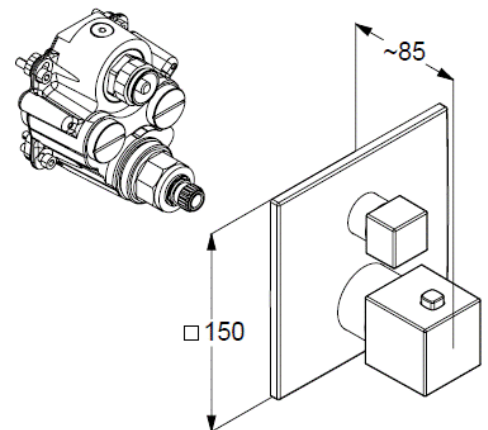

### KLUDI DECUS

concealed thermostatic bath-shower mixer  
trim set with functional unit

Ref.: 548103975

Finishes:  
39 matt black

#### Product description

Manufacturer KLUDI GmbH & Co. KG

Typ: KLUDI DECUS

concealed thermostatic bath-shower mixer  
trim set with functional unit

Ref.: 548103975

concealed thermostatic bath-shower mixer  
trim set without pre-installation set  
pre installation set KLUDI SLIM.BOXX Ref.: 88022  
wall mounted  
trim set with functional unit  
with ceramic shut-off valve 90°  
temperature handle with hot water safety at 40°C  
optional temperature limiter at 43°C included  
flow rate bath at 3 bar 28 l/min.  
flow rate shower at 3 bar 24 l/min.  
with integrated back flow preventer

### Produktabbildung/ Product picture

### Maßzeichnung/ Dimensional drawing