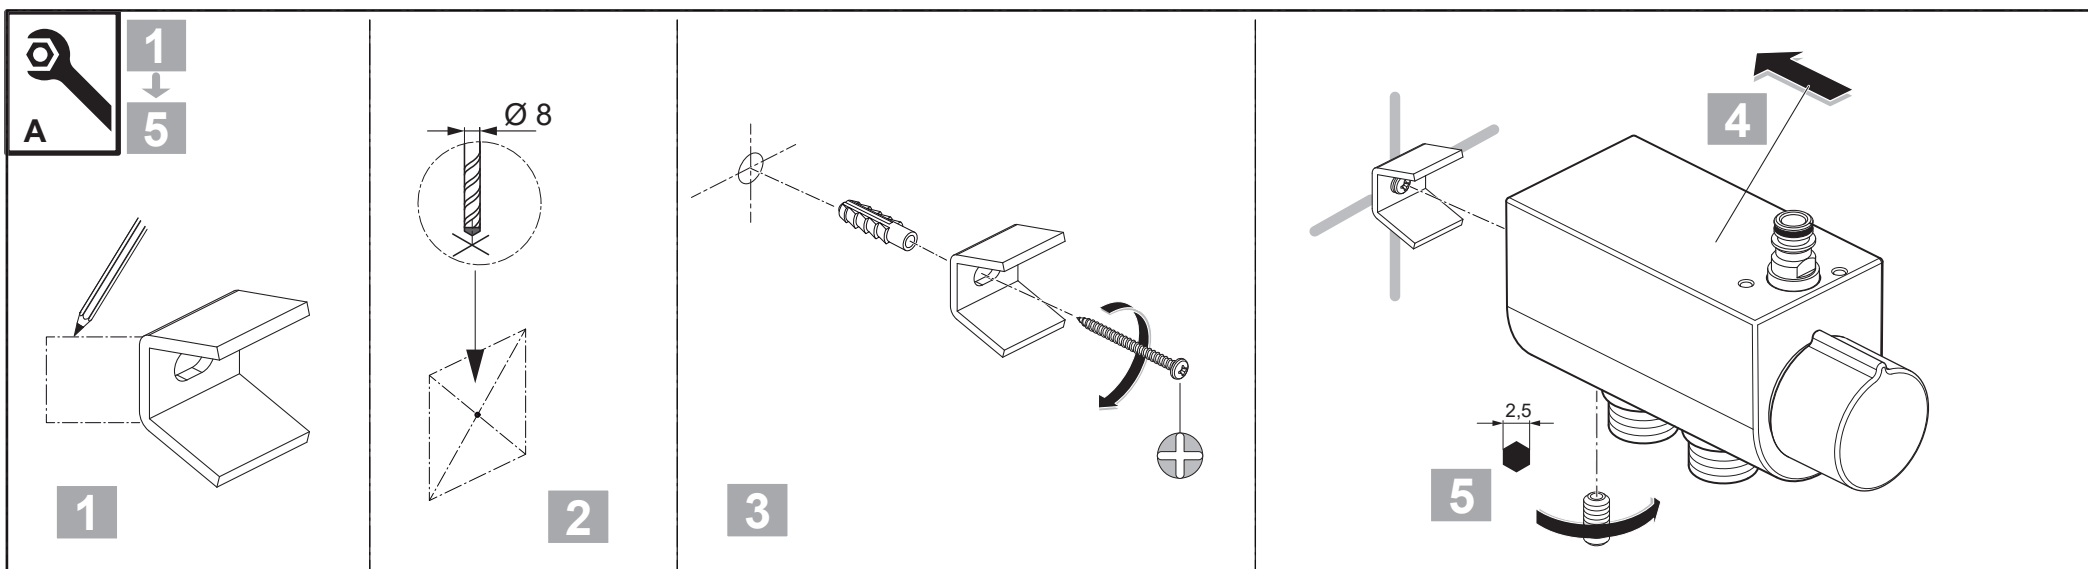

Ideal Standard

**CERAFLOW ALU +
 BD 585 ..**

0223 / A 869 051

Ideal Standard International NV
 Corporate Village - Gent Building
 Da Vincilaan 2
 1935 Zaventem
 Belgium

www.idealstandardinternational.com

	P	bar		MAX. 10		5		Q	(3 bar)
	T	°C		MAX. 80		65			
						55		8	12