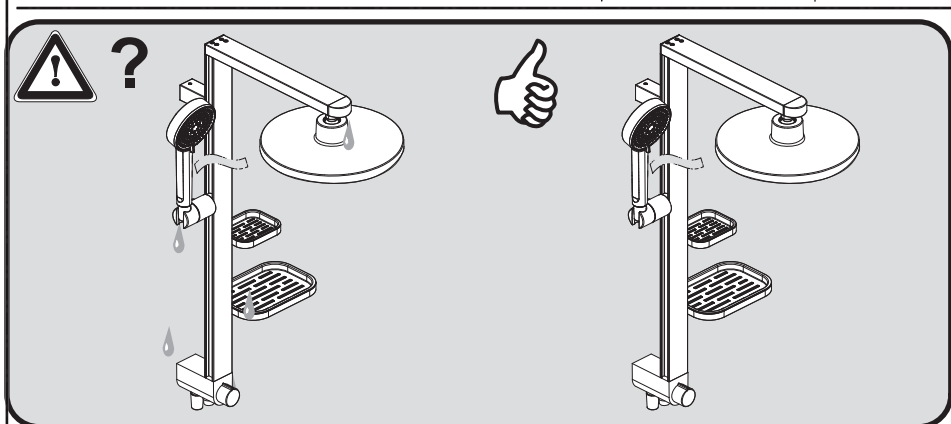

Ideal Standard

**CERAFLOW ALU +
 BD 585 ..**

0223 / A 869 051

Ideal Standard International NV
 Corporate Village - Gent Building
 Da Vincilaan 2
 1935 Zaventem
 Belgium

www.idealstandardinternational.com

	P	bar		MAX. 10		5		Q	(3 bar)
	T	°C		MAX. 80		65			
						55		8	12