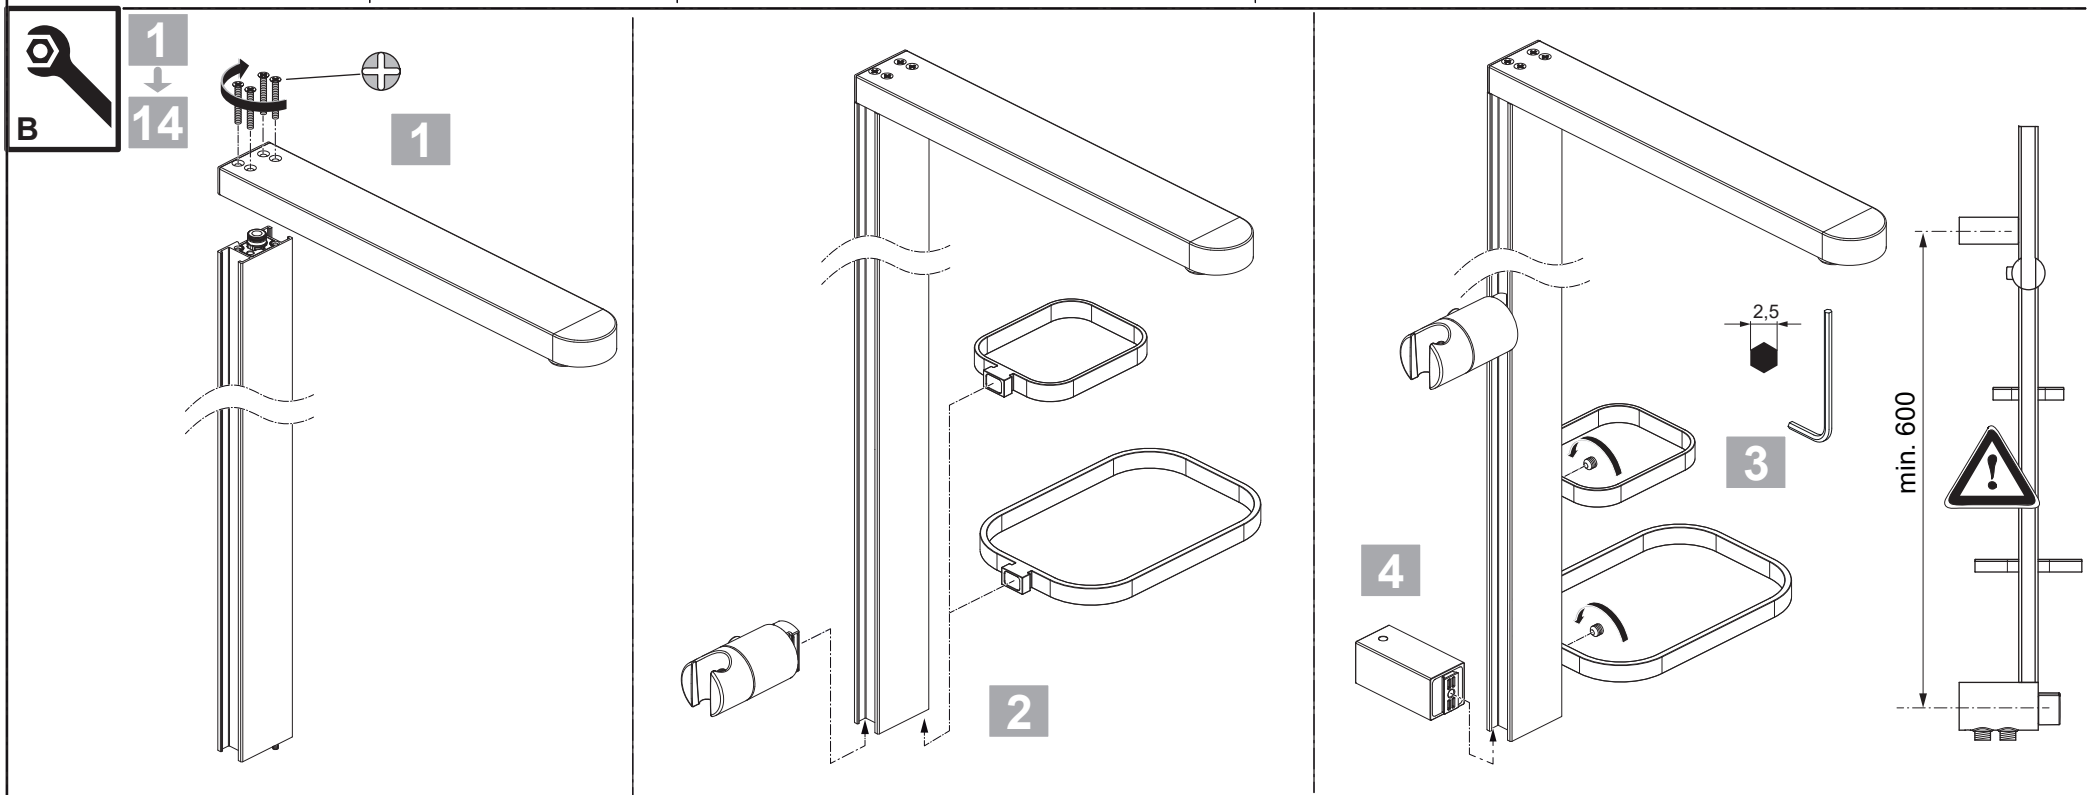

Ideal Standard

**CERAFLOW ALU +
 BD 585 ..**

0223 / A 869 051

Ideal Standard International NV
 Corporate Village - Gent Building
 Da Vincilaan 2
 1935 Zaventem
 Belgium

www.idealstandardinternational.com

	P	bar		MAX. 10		5		Q	(3 bar)
	T	°C		MAX. 80		65			
						55		8	12