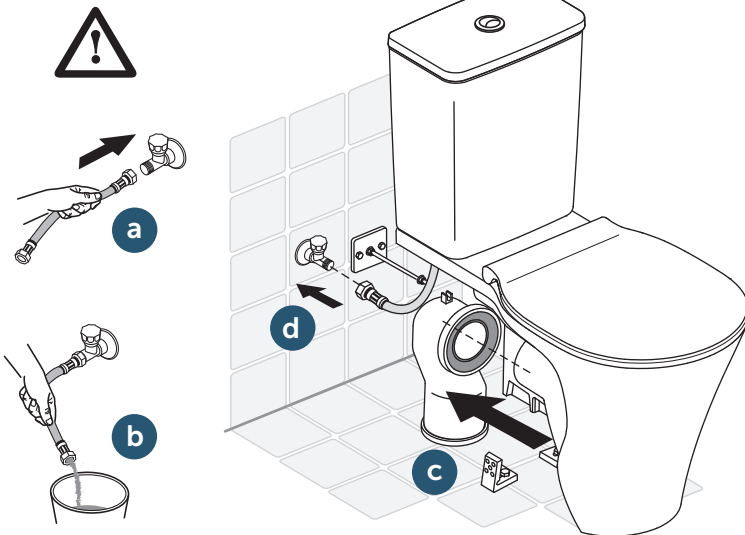

E0267
E0804 300 x 180 x 385

E0365
E0366
E0367
E0368 365 x 445 x 50

E0137
E0798 360 x 660 x 400

7

8

9

10

Ideal Standard International NV
Corporate Village – Gent Building
Da Vincilaan 2
B1935 – Zaventem
Belgium