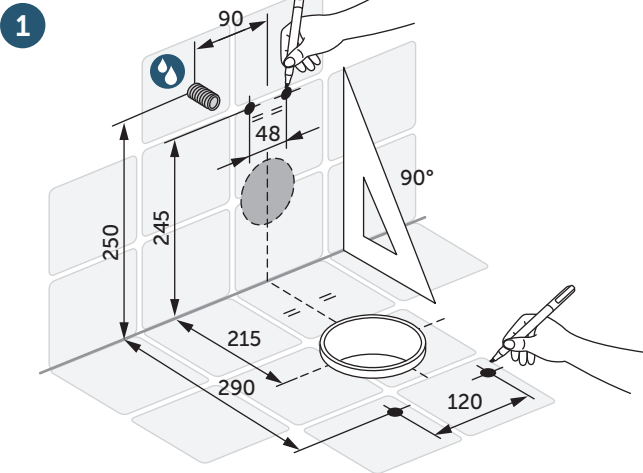

E0267
E0804 300 x 180 x 385

E0365
E0366
E0367
E0368 365 x 445 x 50

E0137
E0798 360 x 660 x 400

7

8

9

10

Ideal Standard International NV
Corporate Village – Gent Building
Da Vincilaan 2
B1935 – Zaventem
Belgium