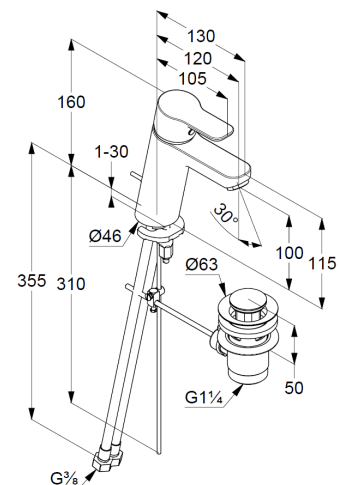

## Technische Daten/ Technical Data

KLUDI PURE&EASY  
single lever basin mixer 100  
DN 15

Ref.:  
372930565WR4

Finishes:  
05 chrome

Product description  
Manufacturer KLUDI GmbH & Co. KG  
Typ: KLUDI PURE&EASY  
single lever basin mixer 100  
Ref.: 372930565WR4

basin mixer  
single lever mixer  
1-hole mounted  
solid handle, metal  
aerator M24 PCA  
ceramic cartridge with hot water safety device  
middle position cold water  
flow rate at 3 bar 3,8 l/min.  
flexible hoses G $\frac{3}{8}$  DVGW approved  
rapid installation set  
pop up waste G1 $\frac{1}{4}$  metal

### Produktabbildung/ Product picture

### Maßzeichnung/ Dimensional drawing