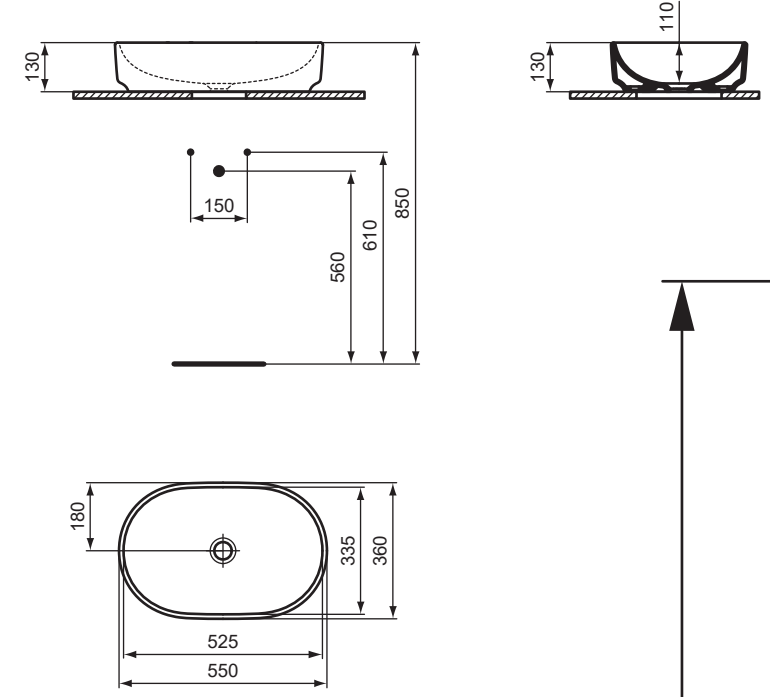

Ideal Standard

A Installation without fixation:

B Installation with fixation (not supplied):

D570967

H, mm	6 - 8	9 - 14	15 - 20	21 - 24	25 - 29	30 - 35
	F	F	F	F	F	F
	A C E	A C D	A C	B E	B D	B C