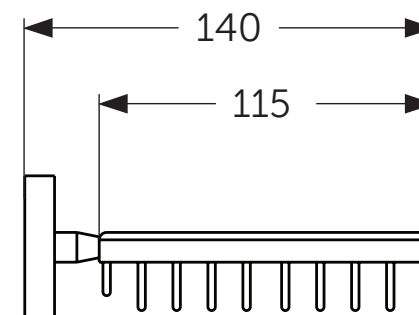

Ideal Standard

IOM

A 9112 **

1115 / MTAc A9112

Position

1 = A 963 259 **

Ideal Standard International NV
Corporate Village - Gent Building
Da Vincilaan 2
1935 Zaventem
Belgium
www.idealstandardinternational.com