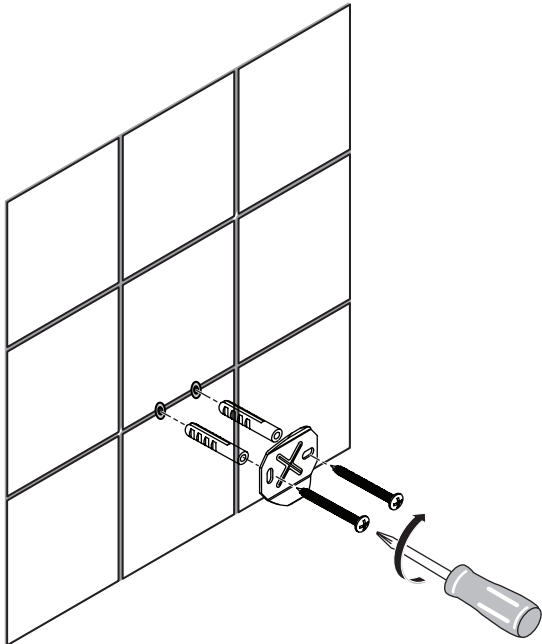

Ideal Standard

IOM

A 9112 **

1115 / MTAc A9112

Position

1 = A 963 259 **

Ideal Standard International NV
Corporate Village - Gent Building
Da Vincilaan 2
1935 Zaventem
Belgium
www.idealstandardinternational.com