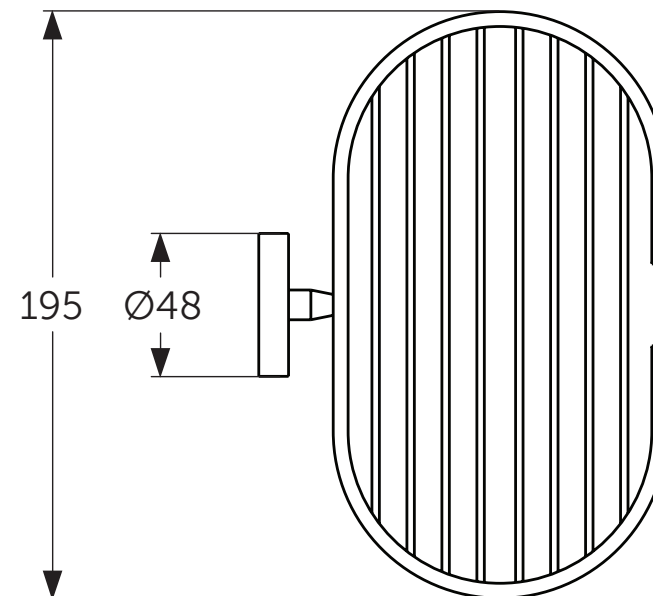

Ideal Standard

IOM

A 9112 **

1115 / MTAc A9112

Position

1 = A 963 259 **

Ideal Standard International NV
Corporate Village - Gent Building
Da Vincilaan 2
1935 Zaventem
Belgium
www.idealstandardinternational.com