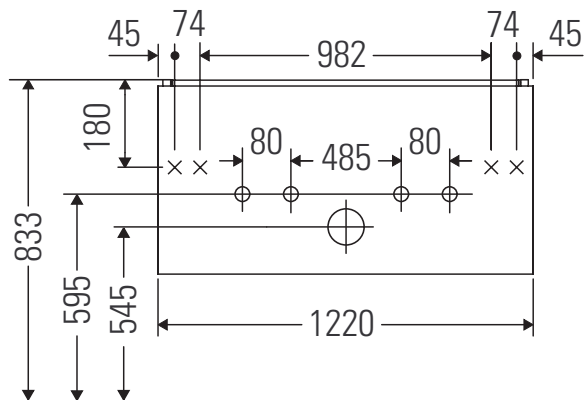

L-Cube

LC 6143

Montageanleitung

W mm	X mm
17	833

ME by Starck # 233612 / # 236112..00

W mm	X mm
17	833

ME by Starck # 236112..24

Verwendungshinweise