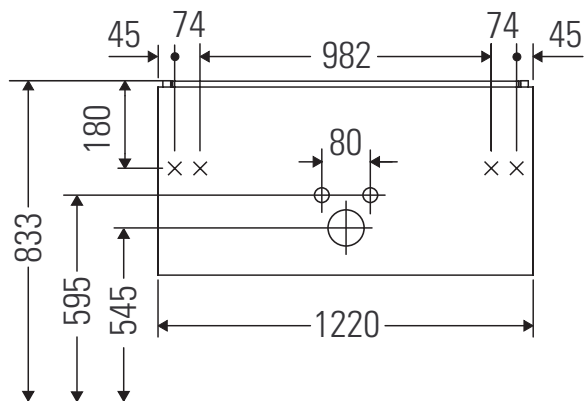

L-Cube

LC 6143

Montageanleitung

W mm	X mm
17	833

ME by Starck # 233612 / # 236112..00

W mm	X mm
17	833

ME by Starck # 236112..24

Verwendungshinweise