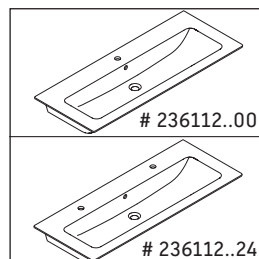

L-Cube

LC 6143

Montageanleitung

W mm	X mm
17	833

ME by Starck # 233612 / # 236112..00

W mm	X mm
17	833

ME by Starck # 236112..24

Verwendungshinweise