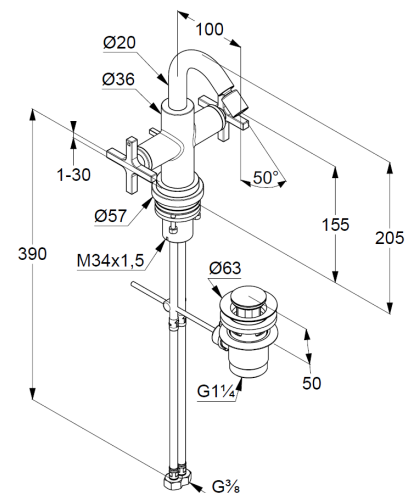

Technische Daten/ Technical Data

KLUDI NOVA FONTE

Bidet mixer
DN 15
Style: Classic

Ref.:
203130520

Finishes:
05 chrome

Product description

Manufacturer KLUDI GmbH & Co. KG
Typ: KLUDI NOVA FONTE
bidet mixer
Ref.: 203130520

bidet mixer
2-handle mixer
1-hole mounted
cross handle, metal
aerator M18,5 PCA
ball joint with aerator
ceramic headparts 90° (right/left)
flow rate at 3 bar 6,2 l/min.
flexible hoses G $\frac{3}{8}$ DVGW approved
rapid installation set
pop up waste G1 $\frac{1}{4}$ metal

Produktabbildung/ Product picture

Maßzeichnung/ Dimensional drawing

Durchfluss/ Flow rate