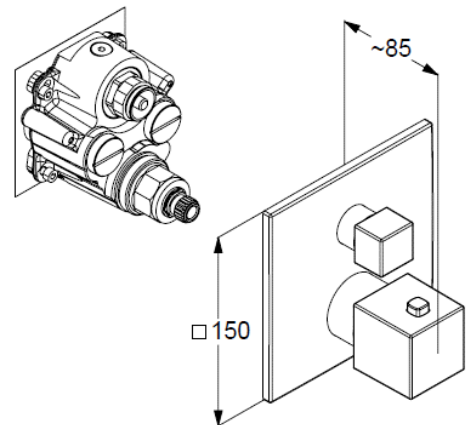

Technische Daten/ Technical Data

KLUDI DECUS

concealed thermostatic shower mixer
trim set with functional unit

Ref.: 548855375

Finishes:
53 matt white

Product description

Manufacturer KLUDI GmbH & Co. KG

Typ: KLUDI DECUS

concealed thermostatic shower mixer
trim set with functional unit

Ref.: 548855375

concealed thermostatic shower mixer
trim set without pre-installation set
pre installation set KLUDI SLIM.BOXX Ref.: 88022
wall mounted
trim set with functional unit
with ceramic shut-off valve 90°
temperature handle with hot water safety at 40°C
flow rate at 3 bar 28 l/min.
with integrated back flow preventer

Produktabbildung/ Product picture

Maßzeichnung/ Dimensional drawing

Durchfluss/ Flow rate