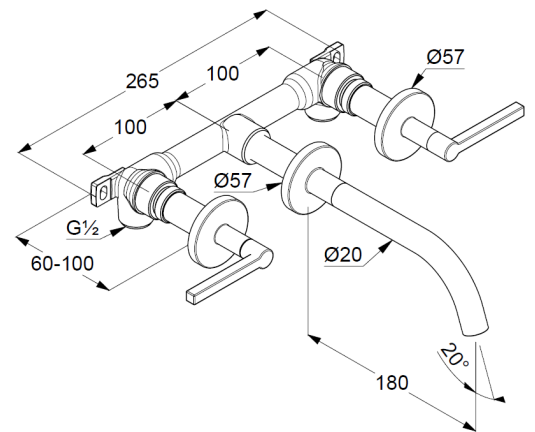

Technische Daten/ Technical Data

KLUDI NOVA FONTE
wall mounted basin mixer
DN 15
Style: Puristic

Ref.: 20144O415

Finishes:
O4 Matt Light Blue

Product description
Manufacturer KLUDI GmbH & Co. KG
Typ: KLUDI NOVA FONTE
wall mounted basin mixer
projection 180mm
Ref.: 20144O415

wall mounted basin mixer
concealed basin mixer
2-handle mixer
pre-installation set with trim set
wall mounted
3-hole mounted
wing handle, metal
aerator M18,5 PCA laminar
ceramic headparts 90° (right/left)
flow rate at 3 bar 5,6 l/min.

Produktabbildung/ Product picture

Maßzeichnung/ Dimensional drawing

Durchfluss/ Flow rate