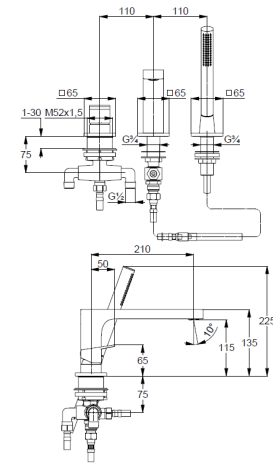

Technische Daten/ Technical Data

KLUDI DECUS
bath-and shower mixer
DN 15

Ref.: 544480575

Finishes:
05 chrome

Product description
Manufacturer KLUDI GmbH & Co. KG
Typ: KLUDI DECUS
bath-and shower mixer
Ref.: 544480575

3-hole bath-and shower mixer
single lever mixer
extractable hand shower
automatic diverter: shower/bath
3-hole mounted
solid lever, metal
aerator M24
protected against back flow
ceramic cartridge with hot water safety device
flow rate bath at 3 bar 23 l/min.
flow rate shower at 3 bar 13 l/min.
fixed spout
shank-fixing
without flexible high pressure supply tubes Ref.: 7544605-00
extractable hoses M15 x 1500mm

hand shower 1 S
1 spray pattern
volume
with cleaning system
sieve seal

Produktabbildung/ Product picture

Maßzeichnung/ Dimensional drawing

Durchfluss/ Flow rate