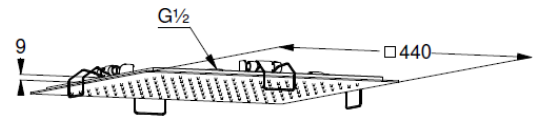

Maßzeichnung/ Dimensional drawing