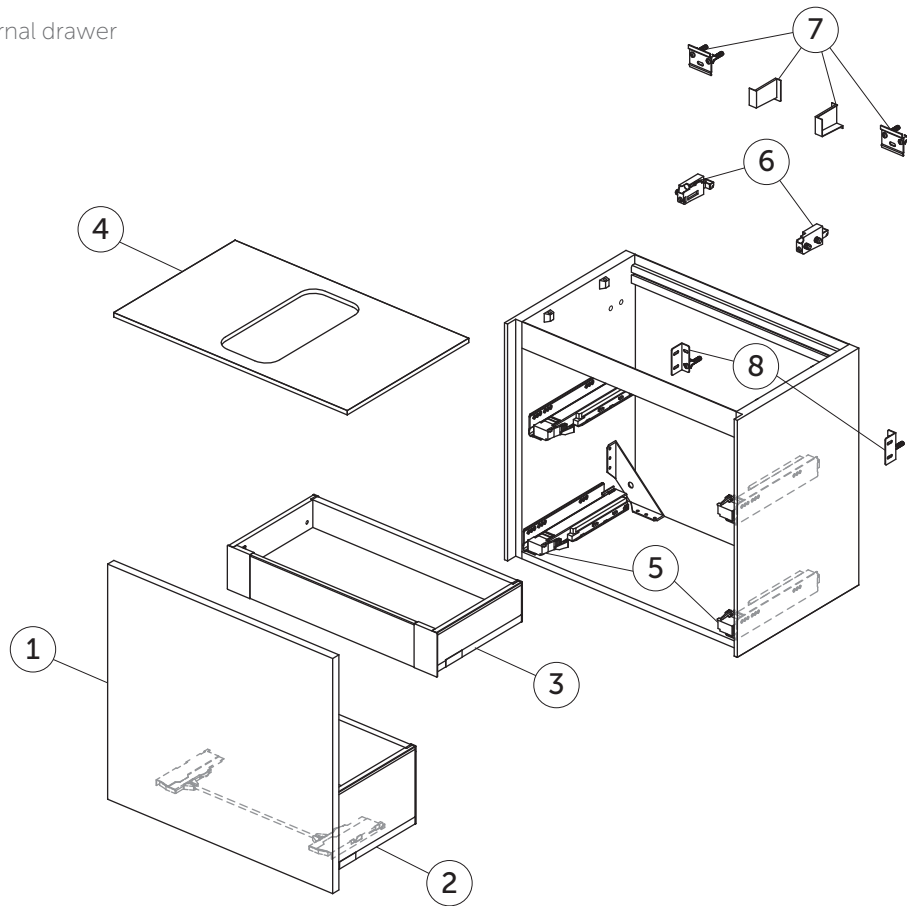

SPARE PARTS

Basin Unit 600
1 external drawer, 1 internal drawer

Page 1 of 2

Item	Description	Colour/Finish	Code No.	Quantity
1	Drawer front panel 580 x 536	Y1 - Matt White Y2 - Matt Anthracite Y3 - Matt Sunset Y4 - Smoked Oak Y5 - Dark Walnut Y6 - Light Oak	TV720Y1 TV720Y2 TV720Y3 TV720Y4 TV720Y5 TV720Y6	1
2	Drawer structure box 60 x 37	Y2 - Matt Anthracite	TV721Y2	1
3	Complete internal drawer 60	Y2 - Matt Anthracite	TV722Y2	1
4	Worktop 602 x 373 center cut	Y1 - Matt White Y2 - Matt Anthracite Y3 - Matt Sunset Y4 - Smoked Oak Y5 - Dark Walnut Y6 - Light Oak	TV723Y1 TV723Y2 TV723Y3 TV723Y4 TV723Y5 TV723Y6	1
	Worktop 602 x 373 no cut	Y1 - Matt White Y2 - Matt Anthracite Y3 - Matt Sunset Y4 - Smoked Oak Y5 - Dark Walnut Y6 - Light Oak	TV724Y1 TV724Y2 TV724Y3 TV724Y4 TV724Y5 TV724Y6	1
5	Runners 270 Push KIT		TV72567	pair
6	Hanging brackets KIT 1		RV08267	pair
7	Wall fixation KIT 1 new		TV72667	14
8	Safety KIT (brackets, screws & plugs)		TV38767	12

Manufactured pre June 2021.
Manufacturer traceability code 9999.

SPARE PARTS

Basin Unit 600
1 external drawer, 1 internal drawer

Item	Description	Colour/Finish	Code No.	Quantity
1	Drawer front panel ns 580 x 536	Y1 - Matt White Y2 - Matt Anthracite Y3 - Matt Sunset Y4 - Smoked Oak Y5 - Dark Walnut Y6 - Light Oak	TF001Y1 TF001Y2 TF001Y3 TF001Y4 TF001Y5 TF001Y6	1
2	Drawer structure box ns 60 x 37	Y2 - Matt Anthracite	TF002Y2	1
3	Complete internal drawer ns 60	Y2 - Matt Anthracite	TF003Y2	1
4	Worktop ns 602 x 373 center cut	Y1 - Matt White Y2 - Matt Anthracite Y3 - Matt Sunset Y4 - Smoked Oak Y5 - Dark Walnut Y6 - Light Oak	TF004Y1 TF004Y2 TF004Y3 TF004Y4 TF004Y5 TF004Y6	1
	Worktop ns 602 x 373 no cut	Y1 - Matt White Y2 - Matt Anthracite Y3 - Matt Sunset Y4 - Smoked Oak Y5 - Dark Walnut Y6 - Light Oak	TF005Y1 TF005Y2 TF005Y3 TF005Y4 TF005Y5 TF005Y6	1
5	Runners 270 Push KIT		TV72567	pair
6	Hanging brackets KIT 1		RV08267	pair
7	Wall fixation KIT 1 new		TV72667	14
8	Safety KIT (brackets, screws & plugs)		TV38767	12