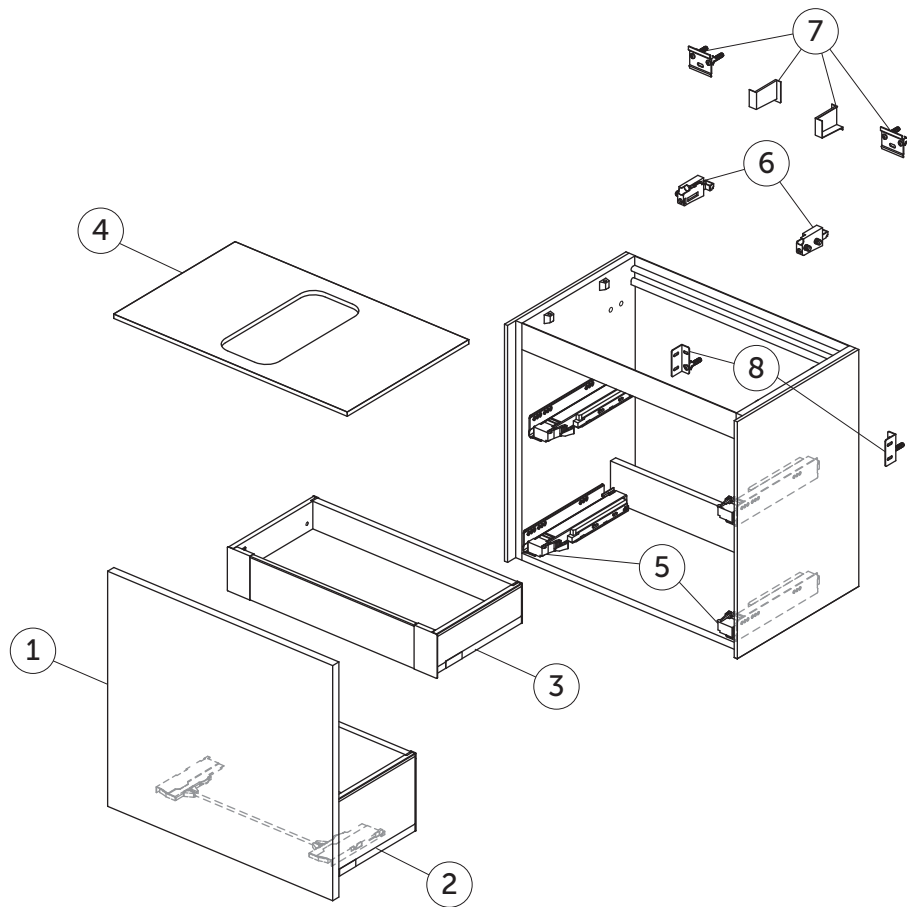

SPARE PARTS

Basin Unit 600
1 external drawer, 1 internal drawer

Page 1 of 2

Item	Description	Colour/Finish	Code No.	Quantity
1	Drawer front panel 580 x 536	Y1 - Matt White Y2 - Matt Anthracite Y3 - Matt Sunset Y4 - Smoked Oak Y5 - Dark Walnut Y6 - Light Oak	TV720Y1 TV720Y2 TV720Y3 TV720Y4 TV720Y5 TV720Y6	1
2	Drawer structure box 60 x 37	Y2 - Matt Anthracite	TV721Y2	1
3	Complete internal drawer 60	Y2 - Matt Anthracite	TV722Y2	1
4	Worktop 602 x 373 center cut	Y1 - Matt White Y2 - Matt Anthracite Y3 - Matt Sunset Y4 - Smoked Oak Y5 - Dark Walnut Y6 - Light Oak	TV723Y1 TV723Y2 TV723Y3 TV723Y4 TV723Y5 TV723Y6	1
	Worktop 602 x 373 no cut	Y1 - Matt White Y2 - Matt Anthracite Y3 - Matt Sunset Y4 - Smoked Oak Y5 - Dark Walnut Y6 - Light Oak	TV724Y1 TV724Y2 TV724Y3 TV724Y4 TV724Y5 TV724Y6	1
5	Runners 270 Push KIT		TV72567	pair
6	Hanging brackets KIT 1		RV08267	pair
7	Wall fixation KIT 1 new		TV72667	14
8	Safety KIT (brackets, screws & plugs)		TV38767	12

Manufactured pre June 2021.
Manufacturer traceability code 9999.

SPARE PARTS

Basin Unit 600
1 external drawer, 1 internal drawer

Item	Description	Colour/Finish	Code No.	Quantity
1	Drawer front panel ns 580 x 536	Y1 - Matt White Y2 - Matt Anthracite Y3 - Matt Sunset Y4 - Smoked Oak Y5 - Dark Walnut Y6 - Light Oak	TF001Y1 TF001Y2 TF001Y3 TF001Y4 TF001Y5 TF001Y6	1
2	Drawer structure box ns 60 x 37	Y2 - Matt Anthracite	TF002Y2	1
3	Complete internal drawer ns 60	Y2 - Matt Anthracite	TF003Y2	1
4	Worktop ns 602 x 373 center cut	Y1 - Matt White Y2 - Matt Anthracite Y3 - Matt Sunset Y4 - Smoked Oak Y5 - Dark Walnut Y6 - Light Oak	TF004Y1 TF004Y2 TF004Y3 TF004Y4 TF004Y5 TF004Y6	1
	Worktop ns 602 x 373 no cut	Y1 - Matt White Y2 - Matt Anthracite Y3 - Matt Sunset Y4 - Smoked Oak Y5 - Dark Walnut Y6 - Light Oak	TF005Y1 TF005Y2 TF005Y3 TF005Y4 TF005Y5 TF005Y6	1
5	Runners 270 Push KIT		TV72567	pair
6	Hanging brackets KIT 1		RV08267	pair
7	Wall fixation KIT 1 new		TV72667	14
8	Safety KIT (brackets, screws & plugs)		TV38767	12