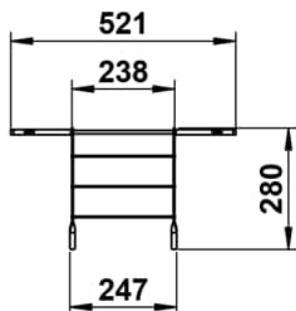

TECHNICAL DRAWINGS