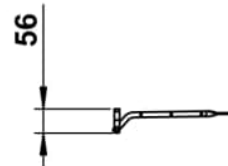

TECHNICAL DRAWINGS