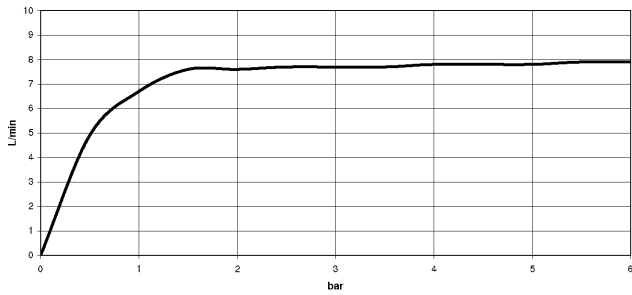

33 800 861

mm [inches]

Durchflussdiagramm

Codes & Standards

DIN 4109

ISO 3822

Scottish Water
Byelaws

UK Water Supply
Regulations