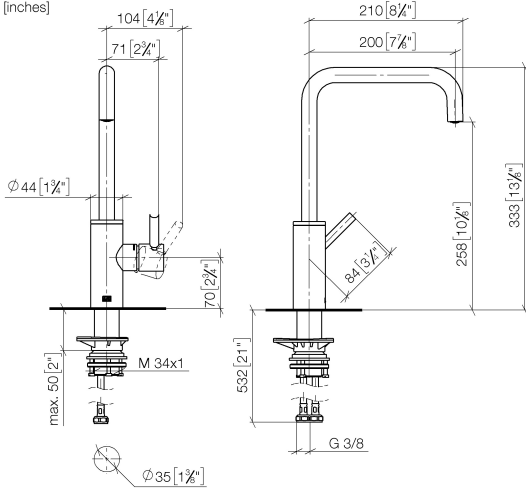

33 800 861

mm [inches]

Durchflussdiagramm

Codes & Standards

DIN 4109

ISO 3822

Scottish Water
Byelaws

UK Water Supply
Regulations