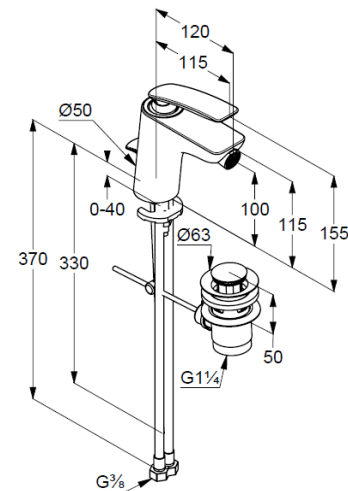

## Technische Daten/ Technical Data

KLUDI BALANCE  
single lever bidet mixer  
DN 15

Ref.:  
522169175

Finishes:  
91 white/chrome

Product description  
Manufacturer KLUDI GmbH & Co. KG  
Typ: KLUDI BALANCE  
single lever bidet mixer  
Ref.: 522169175

bidet mixer  
single lever mixer  
1-hole mounted  
solid lever, metal  
aerator, S-Pointer M24  
ceramic cartridge with hot water safety device  
flow rate at 3 bar 7,6 l/min.  
flexible hoses G $\frac{3}{8}$  DVGW approved  
rapid installation set  
pop up waste G1 $\frac{1}{4}$  metal

### Produktabbildung/ Product picture

### Maßzeichnung/ Dimensional drawing