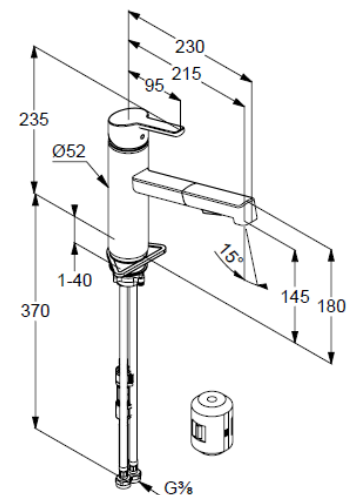

Technische Daten/ Technical Data

KLUDI M3
kitchen faucet
DN 15

Ref.: 585810575

Finishes:
05 chrome

Product description
Manufacturer KLUDI GmbH & Co. KG
Typ: KLUDI M3
kitchen faucet
Ref.: 585810575

kitchen faucet
single lever mixer
1-hole mounted
extractable hand spray
automatic diverter: jet/aerator
quick connect
solid lever, metal
aerator M24
protected against back flow
ceramic cartridge
flow rate at 3 bar 9 l/min.
swivel spout (110°)
flexible hoses G3/8 DVGW approved
shank-fixing

Produktabbildung/ Product picture

Maßzeichnung/ Dimensional drawing

Durchfluss/ Flow rate