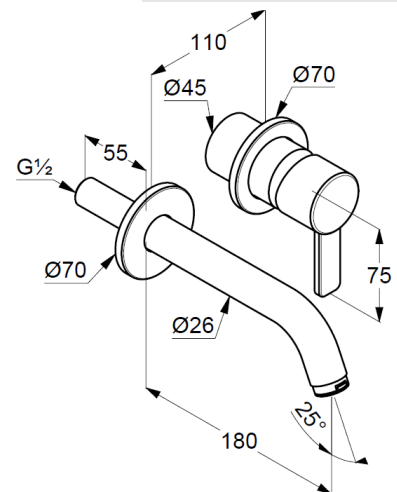

Technical Data

KLUDI ZENTA
concealed single lever basin mixer
DN 15

Ref:
382440575

Finishes:
05 chrom

Product description
Manufacturer KLUDI GmbH & Co. KG
Typ: KLUDI ZENTA
Concealed single lever basin mixer
Ref: 382440575
concealed basin mixer
projection 180 mm
single lever mixer
trim set without pre-installation set
pre installation set KLUDI Art. Nr. 38243
vertical wall mounted
solid lever, metal
Aerator, S-Pointer M24
flow rate at 3 bar = 6 l/ min.
fixed spout

Product picture

Dimensional drawing

Flow rate diagram