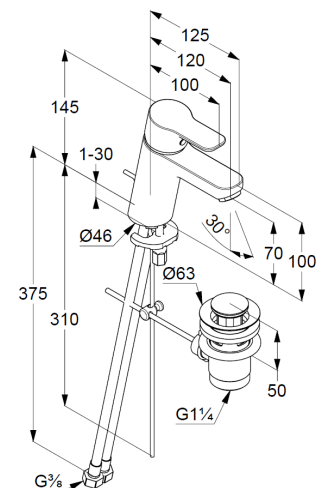

Technische Daten/ Technical Data

KLUDI PURE&EASY
single lever basin mixer 70
DN 15

Ref.:
372890565

Finishes:
05 chrome

Product description
Manufacturer KLUDI GmbH & Co. KG
Typ: KLUDI PURE&EASY
single lever basin mixer 70
Ref.: 372890565

basin mixer
single lever mixer
1-hole mounted
solid handle, metal
aerator M24 PCA
ceramic cartridge with hot water safety device
middle position cold water
flow rate at 3 bar 5 l/min.
flexible hoses G $\frac{3}{8}$ DVGW approved
rapid installation set
pop up waste G1 $\frac{1}{4}$ metal

Produktabbildung/ Product picture

Maßzeichnung/ Dimensional drawing

Durchfluss/ Flow rate