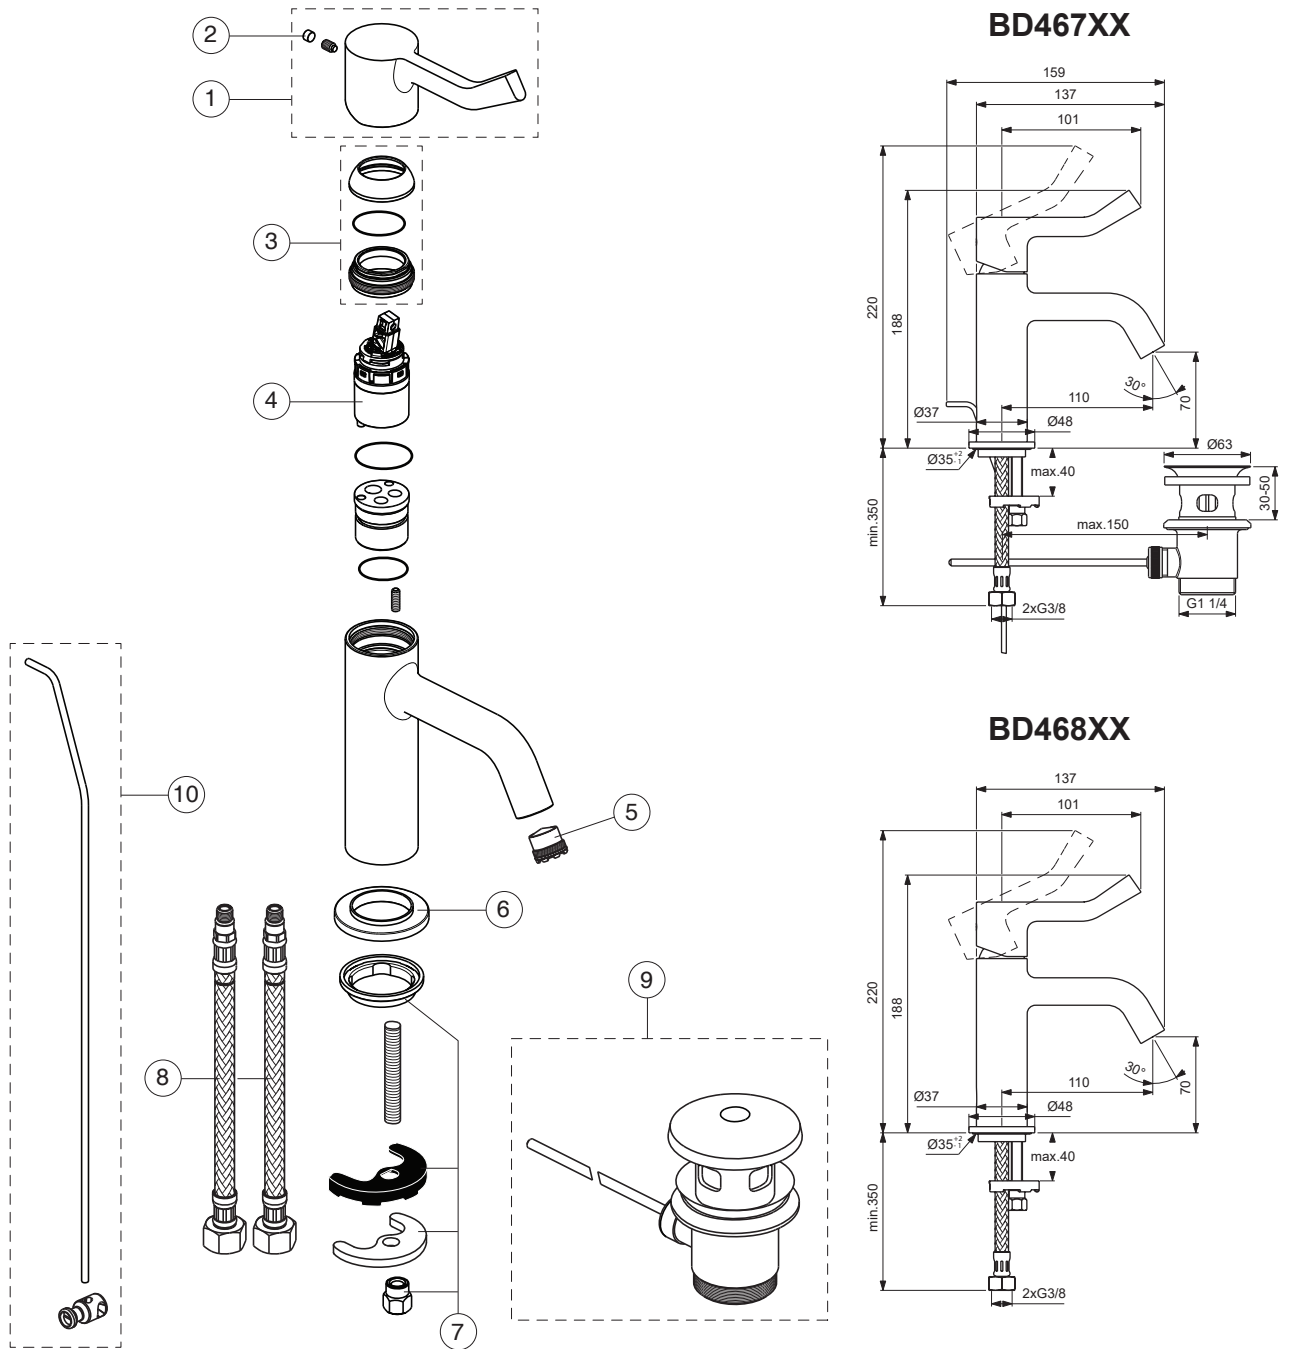

JOY

Ideal Standard

For XX=Coverage-Designate:

AA=chrome, GN=silver storm
A2=brushed gold, A5=magnetic grey

For Instance:

B961887AA for chrome

Pos.	Signify	Spare parts-Nr.	Quantity	Pos.	Signify	Spare parts-Nr.	Quantity
1	Lever-compl.	B961887XX	1 Set				
2	Rubber button	A963751NU	1 Pcs.				
3	Cover cap	A861420XX	1 Set				
4	Cartridge Ø28mm	A861397NU	1 Set				
5	Aer.cache M16x1-5 l/min	A962708NU	1 Pcs.				
6	Rosette decorative	A861227XX	1 Pcs.				
7	Fixation set	A964520NU	1 Set				
8	Fl.hose G3/8-L425mm	A962370NU	1 Pcs.				
9	Pop-up waste	A961230AA B961800XX	1 Set				
10	Pull-up rod-compl.	B960900XX	1 Set				